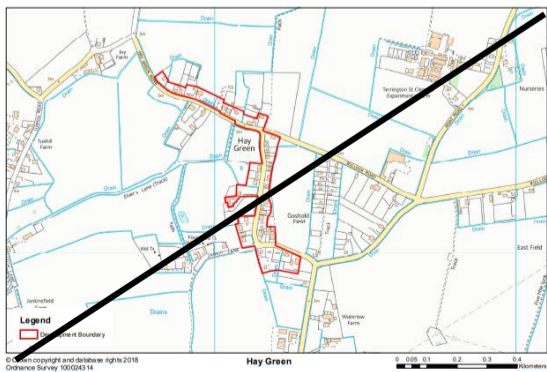

Gayton Thorpe

Hay Green

Lakes End

Leziate

Methwold Hythe

Nordelph

North Creake

North Runcton

Pentney

Ringstead

Roydon

Saddlebow

Salters Lode

Shouldham Thorpe

South Creake

Stanhoe

Tilney cum Islington

Titchwell

Tottenhill

West Acre

West Dereham

West Rudham

Whittington

Wiggenhall St Mary the Virgin

Wretton