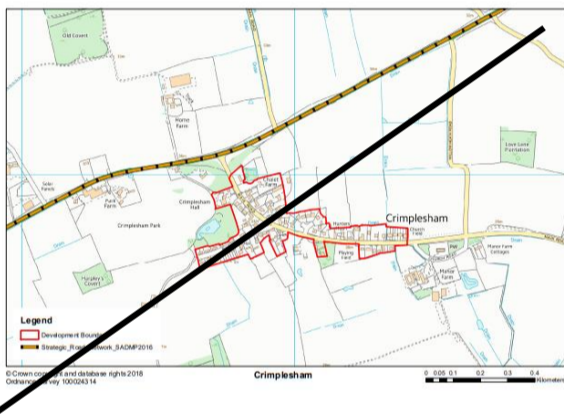

Gayton Thorpe

Hay Green

Lakes End

Leziate

Methwold Hythe

Nordelph

North Creake

North Runcton

Pentney

Ringstead

Roydon

Saddlebow

Salters Lode

Shouldham Thorpe

South Creake

Stanhoe

Tilney cum Islington

Titchwell

Tottenhill

West Acre

West Dereham

West Rudham

Whittington

Wiggenhall St Mary the Virgin

Wretton