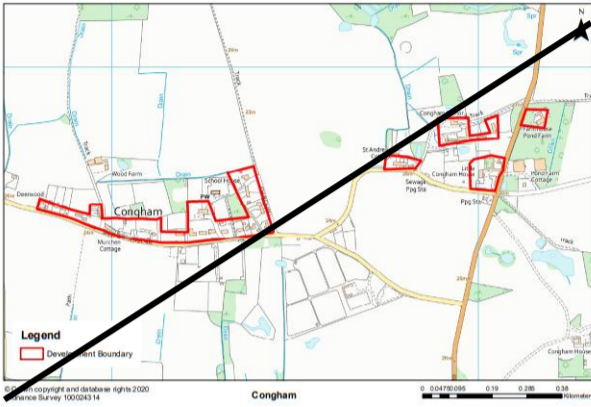

Burnham Thorpe

Congham

Crimplesham

Gayton Thorpe

Hay Green