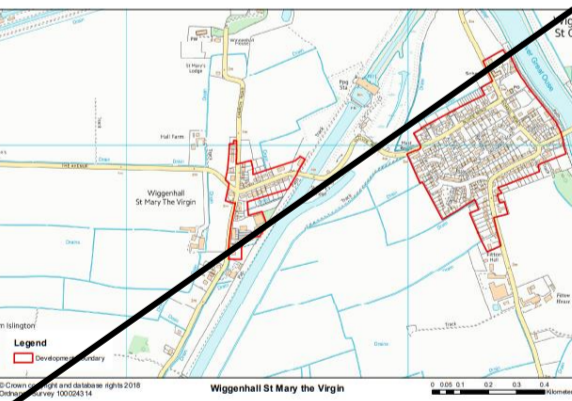

Gayton Thorpe

Hay Green

Lakes End

Leziate

Methwold Hythe

Nordelph

North Creake

North Runcton

Pentney

Ringstead

Roydon

Saddlebow

Salters Lode

Shouldham Thorpe

South Creake

Stanhoe

Tilney cum Islington

Titchwell

Tottenhill

West Acre

West Dereham

West Rudham

Whittington

Wiggenhall St Mary the Virgin