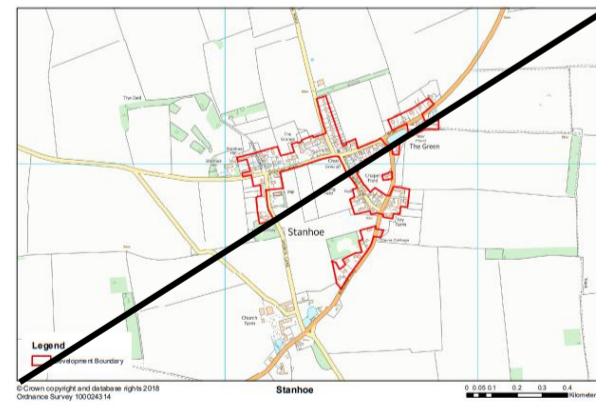

Gayton Thorpe

Hay Green

Lakes End

Leziate

Methwold Hythe

Nordelph

North Creake

North Runcton

Pentney

Ringstead

Roydon

Saddlebow

Salters Lode

Shouldham Thorpe

South Creake

Stanhoe

Tilney cum Islington

Titchwell

Tottenhill

West Acre

West Dereham

West Rudham

Whittington

Wiggenhall St Mary the Virgin