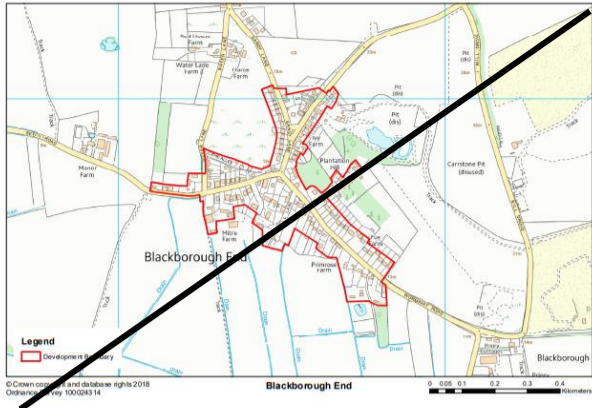

Blackborough End

Boughton

Brookville

Burnham Norton

Burnham Overy Town

Burnham Thorpe

Congham

Crimplesham

Gayton Thorpe

Hay Green

Lakes End

Leziate

Methwold Hythe

Nordelph

North Creake

North Runcton

Pentney

Ringstead

Roydon

Saddlebow

Salters Lode

Shouldham Thorpe

South Creake

Stanhoe

Tilney cum Islington

Titchwell

Tottenhill

West Acre

West Dereham

West Rudham

Whittington

Wiggenhall St Mary the Virgin