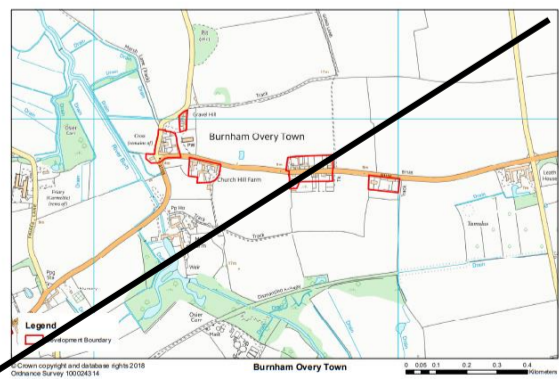

Burnham Overy Town