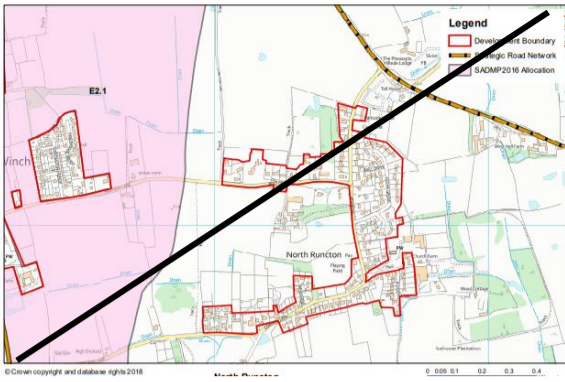

Gayton Thorpe

Hay Green

Lakes End

Leziate

Methwold Hythe

Nordelph

North Creake

North Runcton

Pentney

Ringstead

Roydon

Saddlebow

Salters Lode

Shouldham Thorpe

South Creake

Stanhoe

Tilney cum Islington

Titchwell

Tottenhill

West Acre

West Dereham

West Rudham

Whittington

Wiggenhall St Mary the Virgin