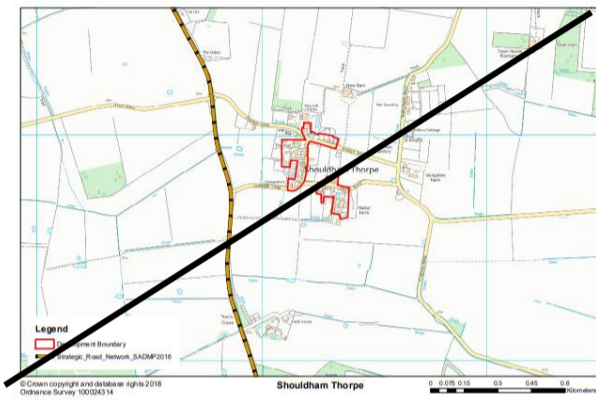

Gayton Thorpe

Hay Green

Lakes End

Leziate

Methwold Hythe

Nordelph

North Creake

North Runcton

Pentney

Ringstead

Roydon

Saddlebow

Salters Lode

Shouldham Thorpe

South Creake

Stanhoe

Tilney cum Islington

Titchwell

Tottenhill

West Acre

West Dereham

West Rudham

Whittington

Wiggenhall St Mary the Virgin