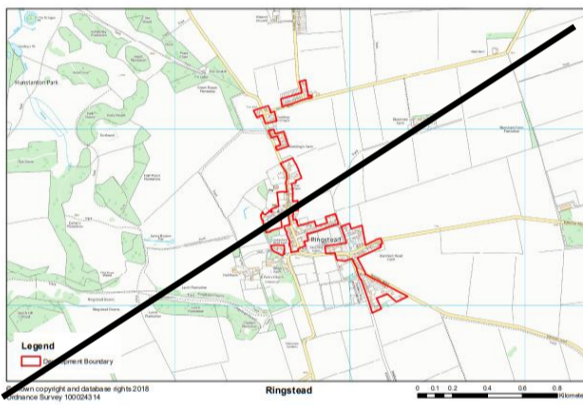

Gayton Thorpe

Hay Green

Lakes End

Leziate

Methwold Hythe

Nordelph

North Creake

North Runcton

Pentney

Ringstead

Roydon

Saddlebow

Salters Lode

Shouldham Thorpe

South Creake

Stanhoe

Tilney cum Islington

Titchwell

Tottenhill

West Acre

West Dereham

West Rudham

Whittington

Wiggenhall St Mary the Virgin