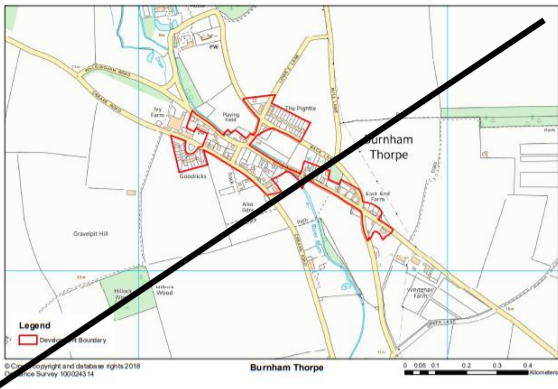

Burnham Thorpe