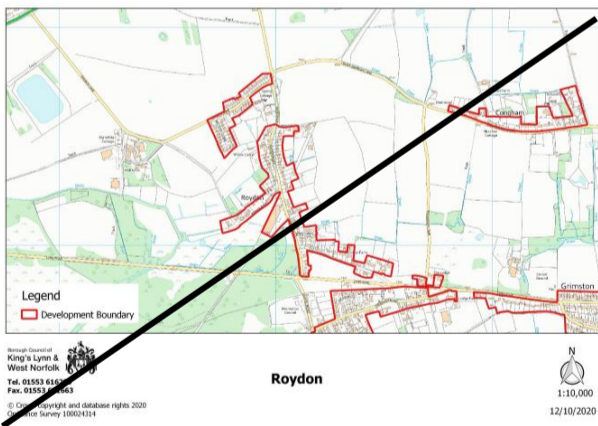

Gayton Thorpe

Hay Green

Lakes End

Leziate

Methwold Hythe

Nordelph

North Creake

North Runcton

Pentney

Ringstead

Roydon

Saddlebow

Salters Lode

Shouldham Thorpe

South Creake

Stanhoe

Tilney cum Islington

Titchwell

Tottenhill

West Acre

West Dereham

West Rudham

Whittington

Wiggenhall St Mary the Virgin