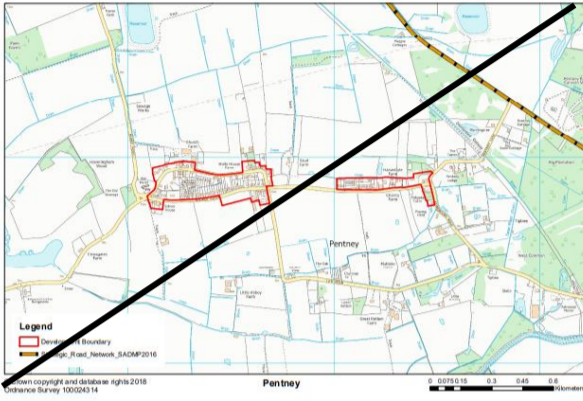

Gayton Thorpe

Hay Green

Lakes End

Leziate

Methwold Hythe

Nordelph

North Creake

North Runcton

Pentney

Ringstead

Roydon

Saddlebow

Salters Lode

Shouldham Thorpe

South Creake

Stanhoe

Tilney cum Islington

Titchwell

Tottenhill

West Acre

West Dereham

West Rudham

Whittington

Wiggenhall St Mary the Virgin