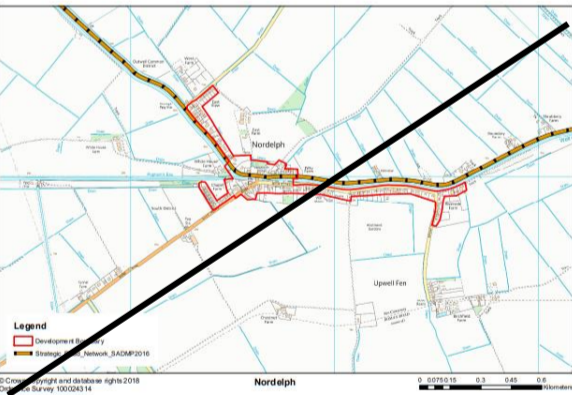

Gayton Thorpe

Hay Green

Lakes End

Leziate

Methwold Hythe

Nordelph

North Creake

North Runcton

Pentney

Ringstead

Roydon

Saddlebow

Salters Lode

Shouldham Thorpe

South Creake

Stanhoe

Tilney cum Islington

Titchwell

Tottenhill

West Acre

West Dereham

West Rudham

Whittington

Wiggenhall St Mary the Virgin