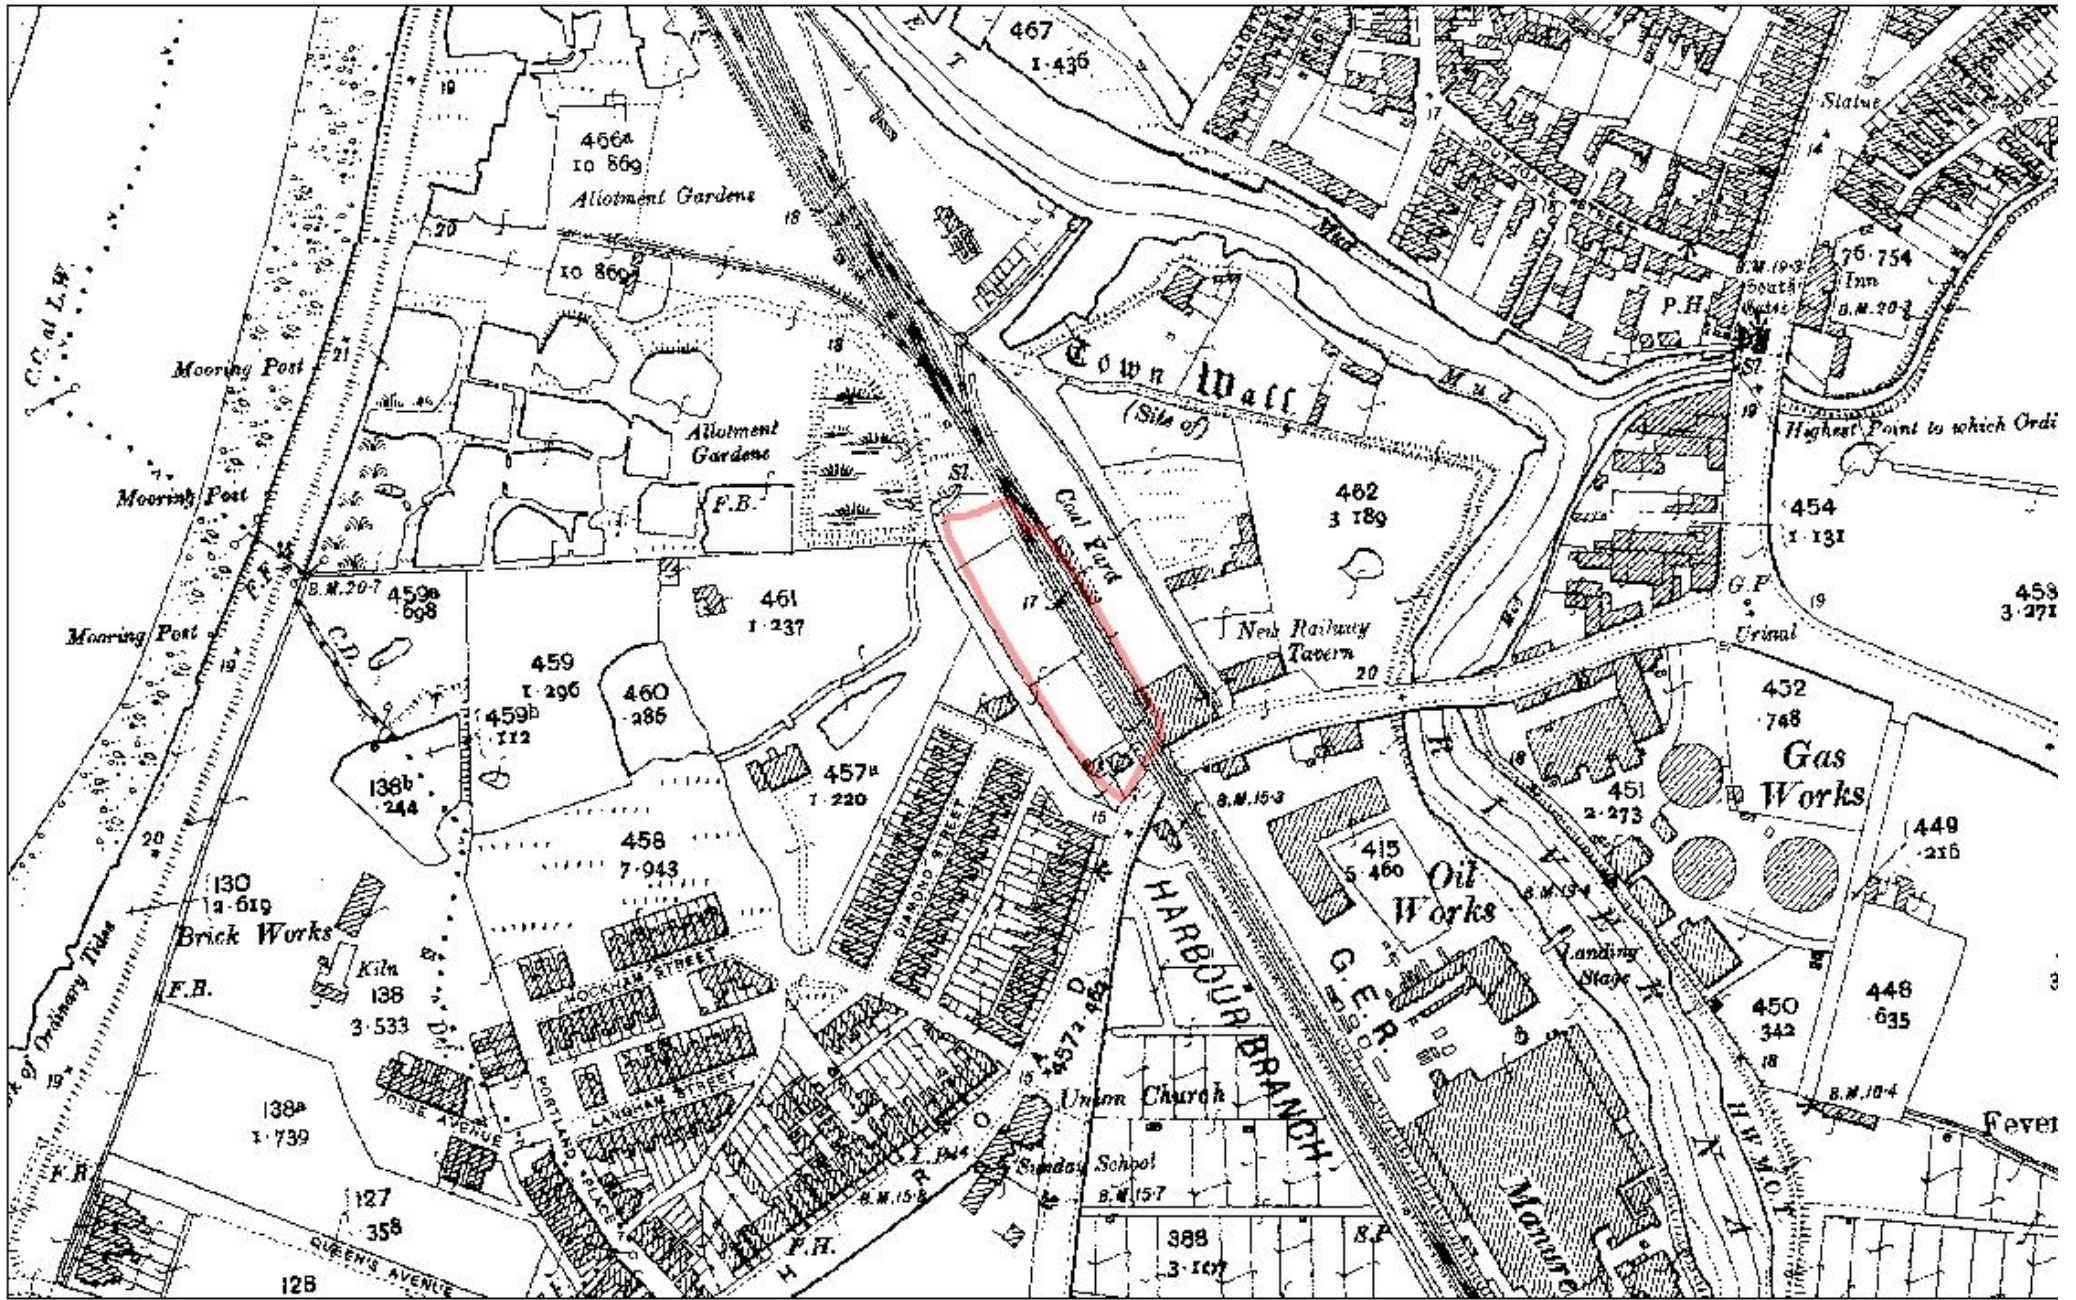

Borough Council of
King's Lynn &
West Norfolk

Title
Site Plan

Project / Details
Winfarthing Avenue

Drawn by Date Scale
FAP June 2023 1:800

Drawing / Reference Number

Figure 2

© Crown copyright and database rights
2023 Ordnance Survey 100024314

Borough Council of
King's Lynn &
West Norfolk

Title
1945 – 1946 MOD
Aerial Photograph

Project / Details
Winfarthing Avenue

Drawn by Date Scale
FAP June 2023 1:2,500

Drawing / Reference Number
Figure 7

© Crown copyright and database rights
2023 Ordnance Survey 100024314

Borough Council of
**King's Lynn &
West Norfolk**

Title
1999 Aerial Photograph

Project / Details
Winfarthing Avenue

Drawn by Date Scale
FAP June 2023 1:2,500

Drawing / Reference Number

Figure 8

© Crown copyright and database rights
2023 Ordnance Survey 100024314