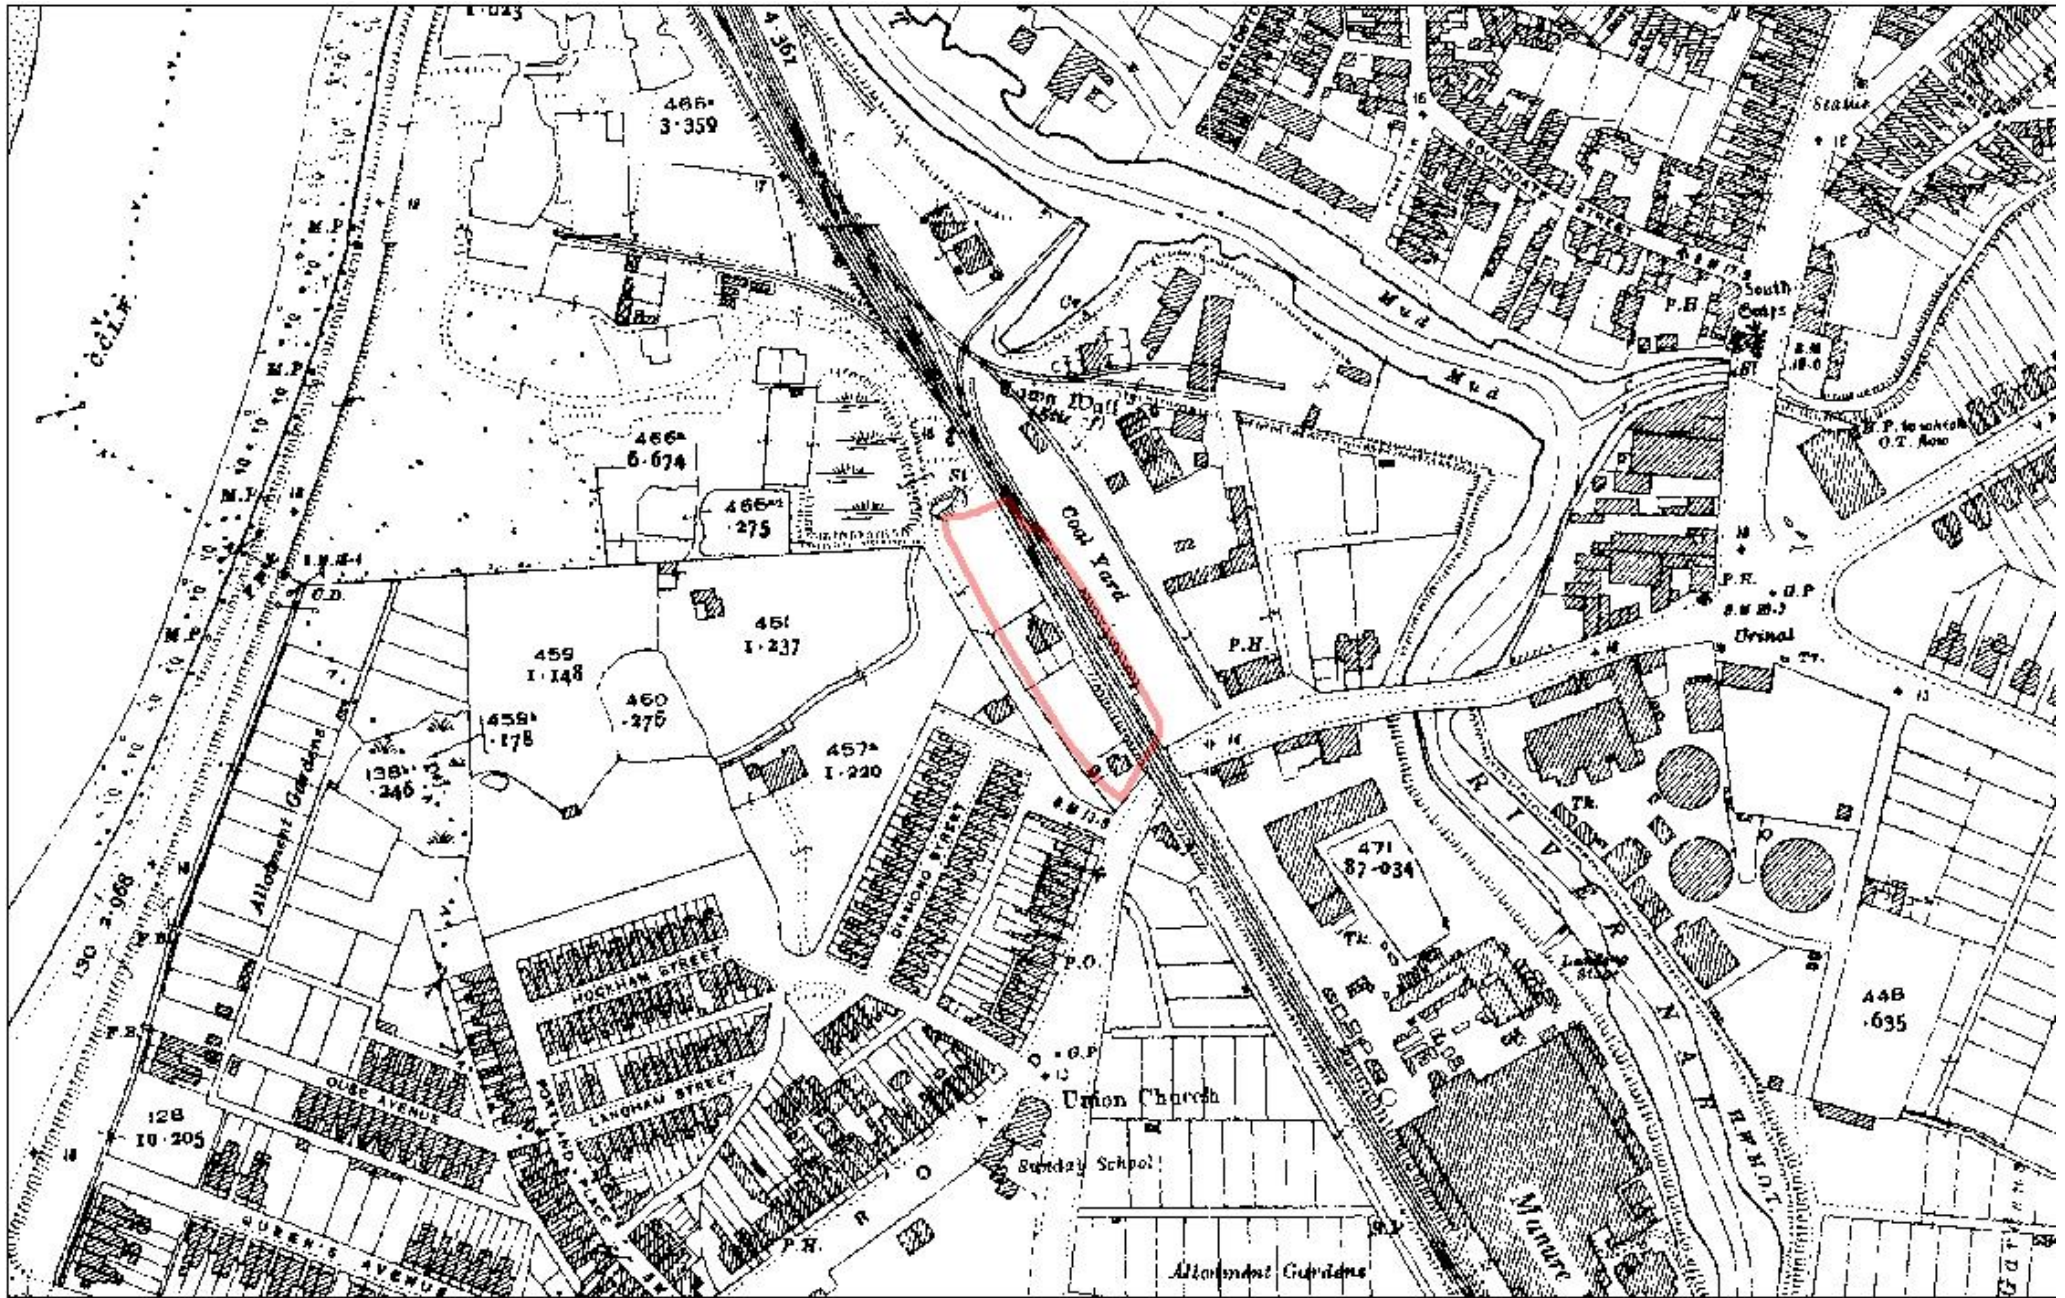

Borough Council of
King's Lynn &
West Norfolk

Title
Site Plan

Project / Details
Winfarthing Avenue

Drawn by Date Scale
FAP June 2023 1:800

Drawing / Reference Number

Figure 2

© Crown copyright and database rights
2023 Ordnance Survey 100024314

Borough Council of
King's Lynn &
West Norfolk

Title
1945 – 1946 MOD
Aerial Photograph

Project / Details
Winfarthing Avenue

Drawn by Date Scale
FAP June 2023 1:2,500

Drawing / Reference Number
Figure 7

© Crown copyright and database rights
2023 Ordnance Survey 100024314

Borough Council of
**King's Lynn &
West Norfolk**

Title
1999 Aerial Photograph

Project / Details
Winfarthing Avenue

Drawn by Date Scale
FAP June 2023 1:2,500

Drawing / Reference Number

Figure 8

© Crown copyright and database rights
2023 Ordnance Survey 100024314