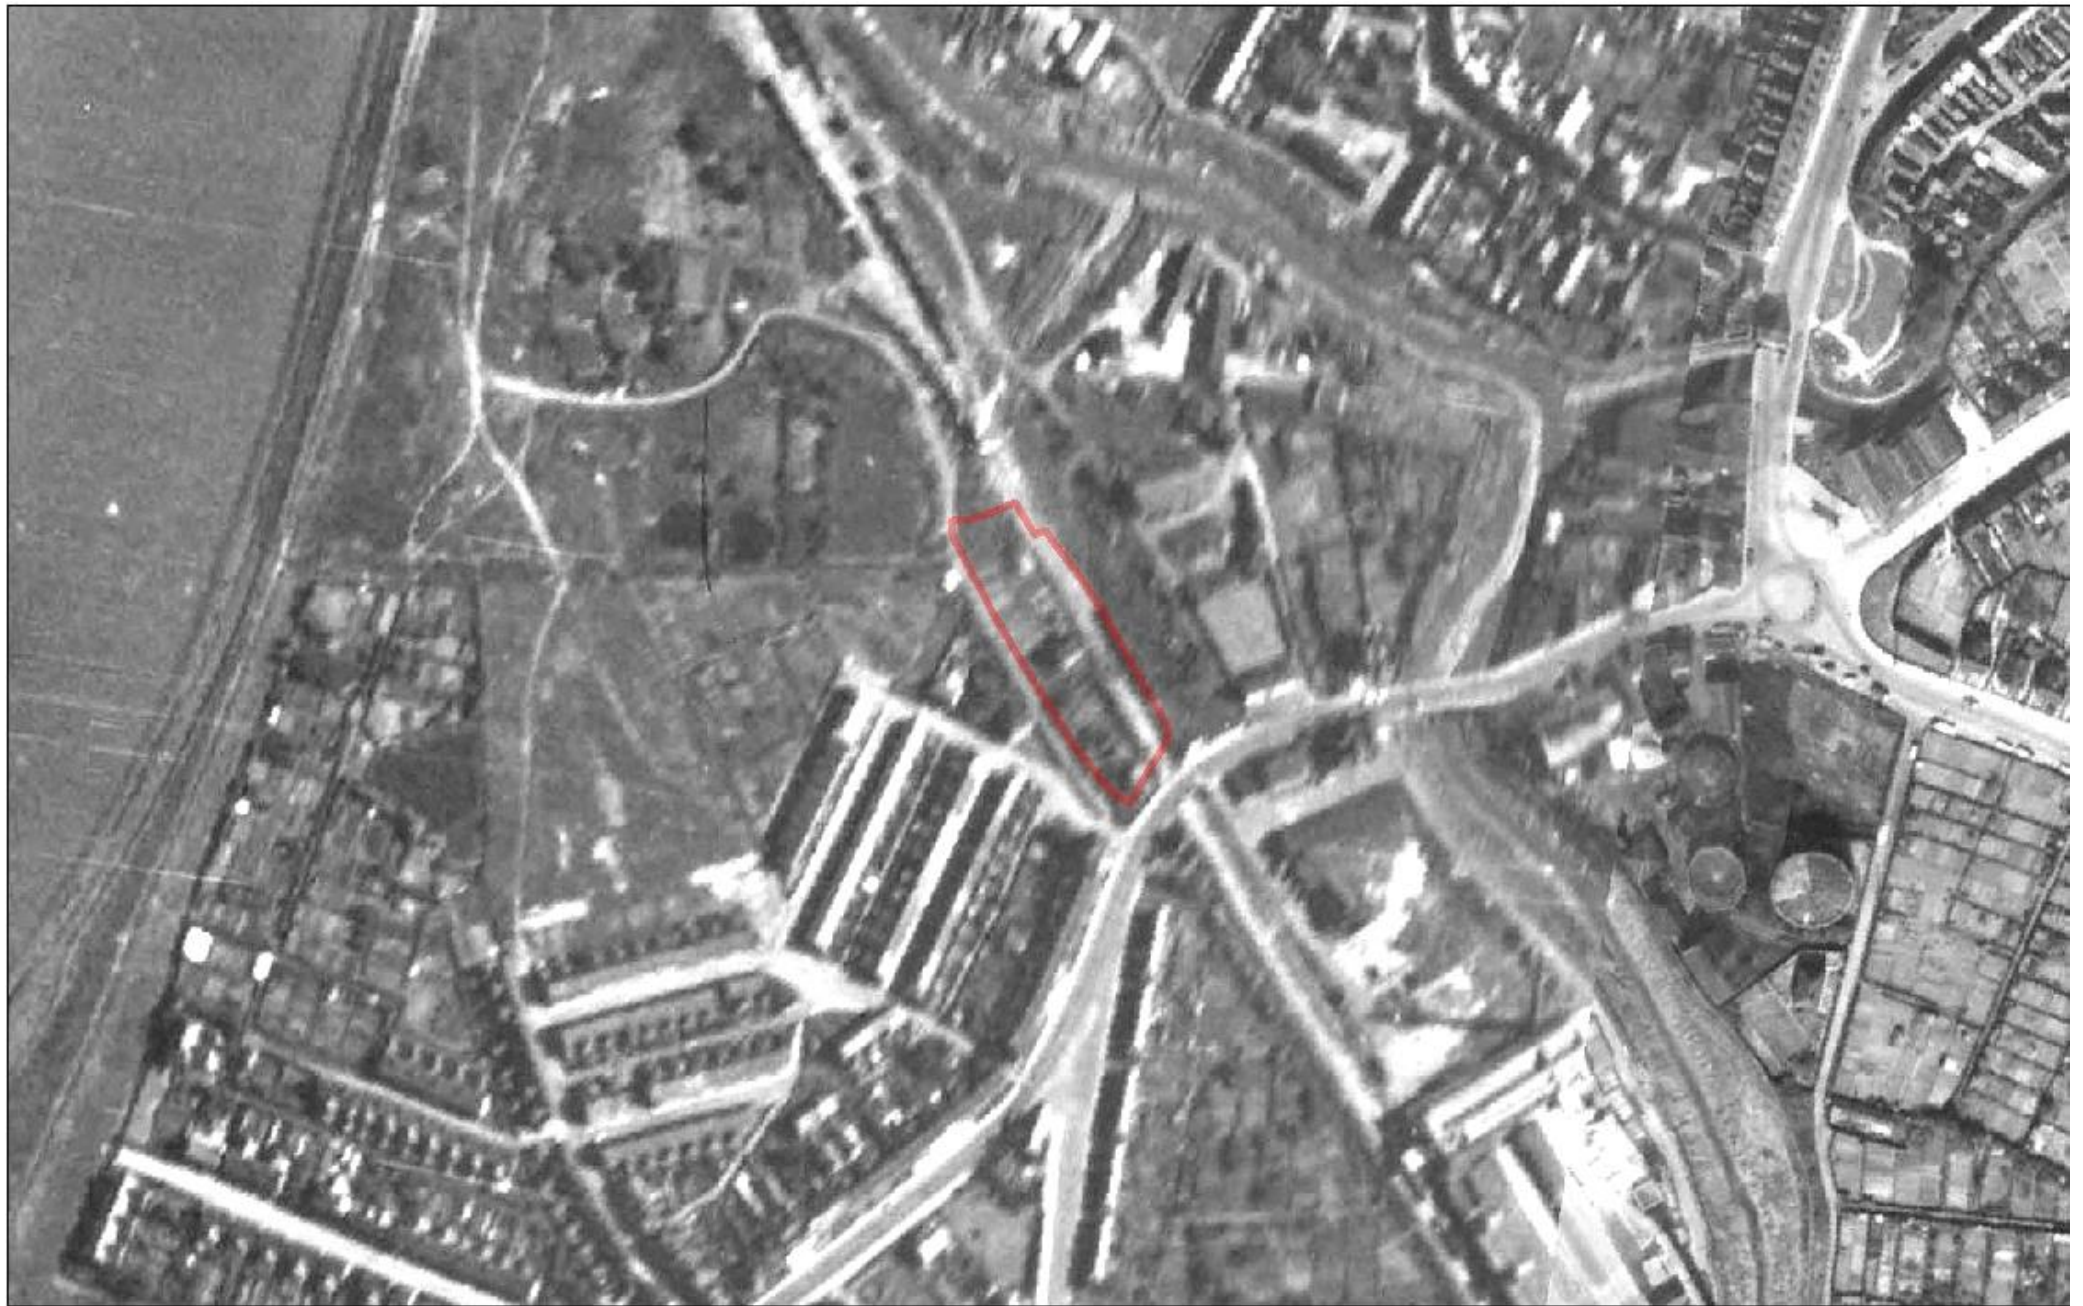

Borough Council of
King's Lynn &
West Norfolk

Title
Site Plan

Project / Details
Winfarthing Avenue

Drawn by Date Scale
FAP June 2023 1:800

Drawing / Reference Number

Figure 2

© Crown copyright and database rights
2023 Ordnance Survey 100024314

Borough Council of
King's Lynn &
West Norfolk

Title
1945 – 1946 MOD
Aerial Photograph

Project / Details
Winfarthing Avenue

Drawn by Date Scale
FAP June 2023 1:2,500

Drawing / Reference Number
Figure 7

© Crown copyright and database rights
2023 Ordnance Survey 100024314

Borough Council of
**King's Lynn &
West Norfolk**

Title
1999 Aerial Photograph

Project / Details
Winfarthing Avenue

Drawn by Date Scale
FAP June 2023 1:2,500

Drawing / Reference Number

Figure 8

© Crown copyright and database rights
2023 Ordnance Survey 100024314