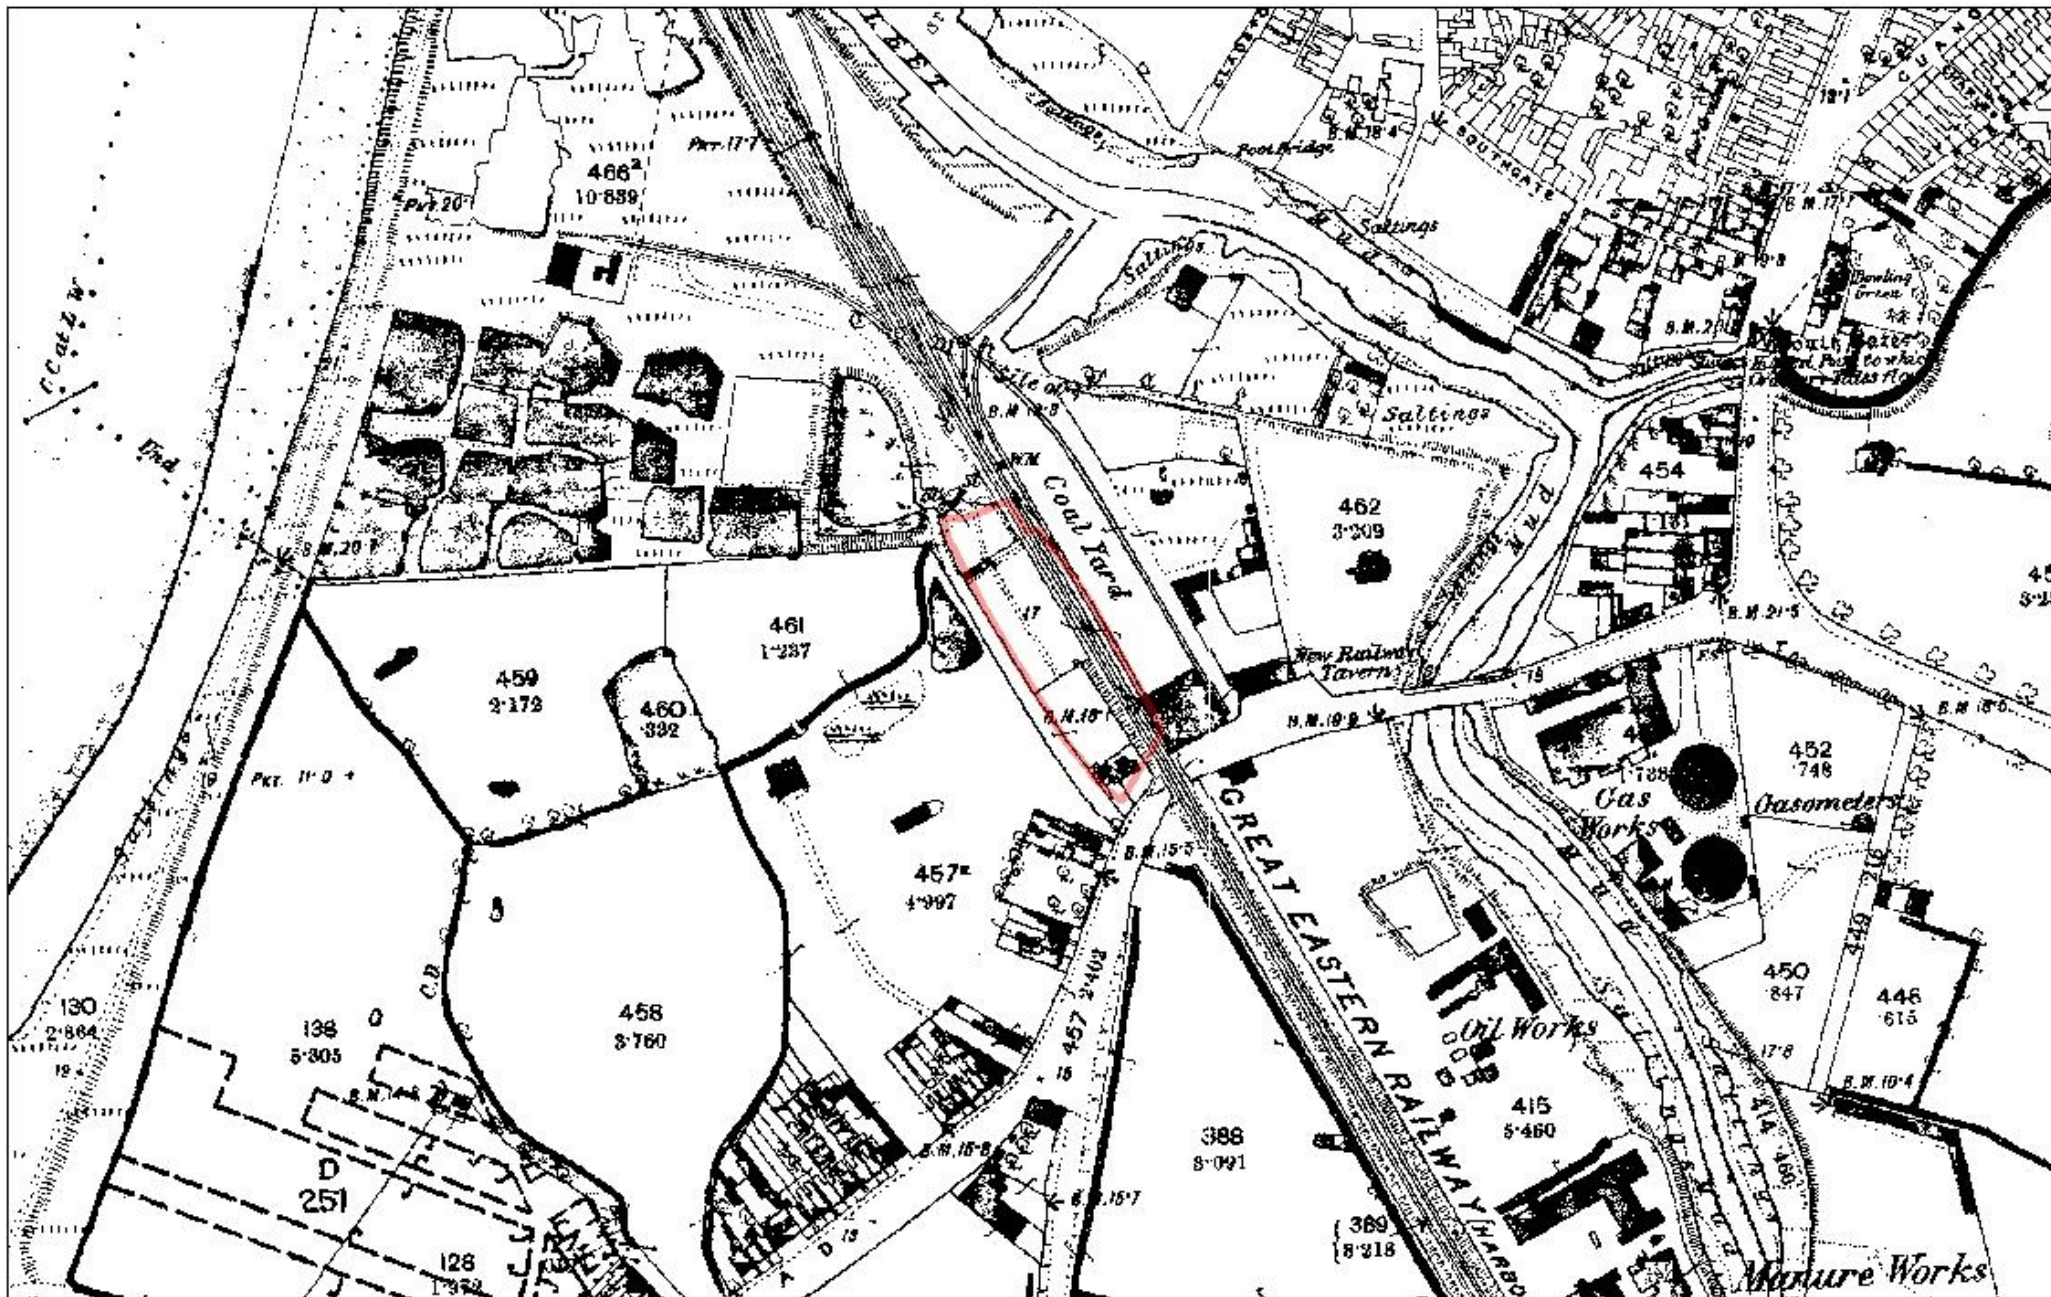

Borough Council of
King's Lynn &
West Norfolk

Title
Site Plan

Project / Details
Winfarthing Avenue

Drawn by Date Scale
FAP June 2023 1:800

Drawing / Reference Number

Figure 2

© Crown copyright and database rights
2023 Ordnance Survey 100024314

Borough Council of
King's Lynn &
West Norfolk

Title
1945 – 1946 MOD
Aerial Photograph

Project / Details
Winfarthing Avenue

Drawn by Date Scale
FAP June 2023 1:2,500

Drawing / Reference Number
Figure 7

© Crown copyright and database rights
2023 Ordnance Survey 100024314

Borough Council of
**King's Lynn &
West Norfolk**

Title
1999 Aerial Photograph

Project / Details
Winfarthing Avenue

Drawn by Date Scale
FAP June 2023 1:2,500

Drawing / Reference Number

Figure 8

© Crown copyright and database rights
2023 Ordnance Survey 100024314