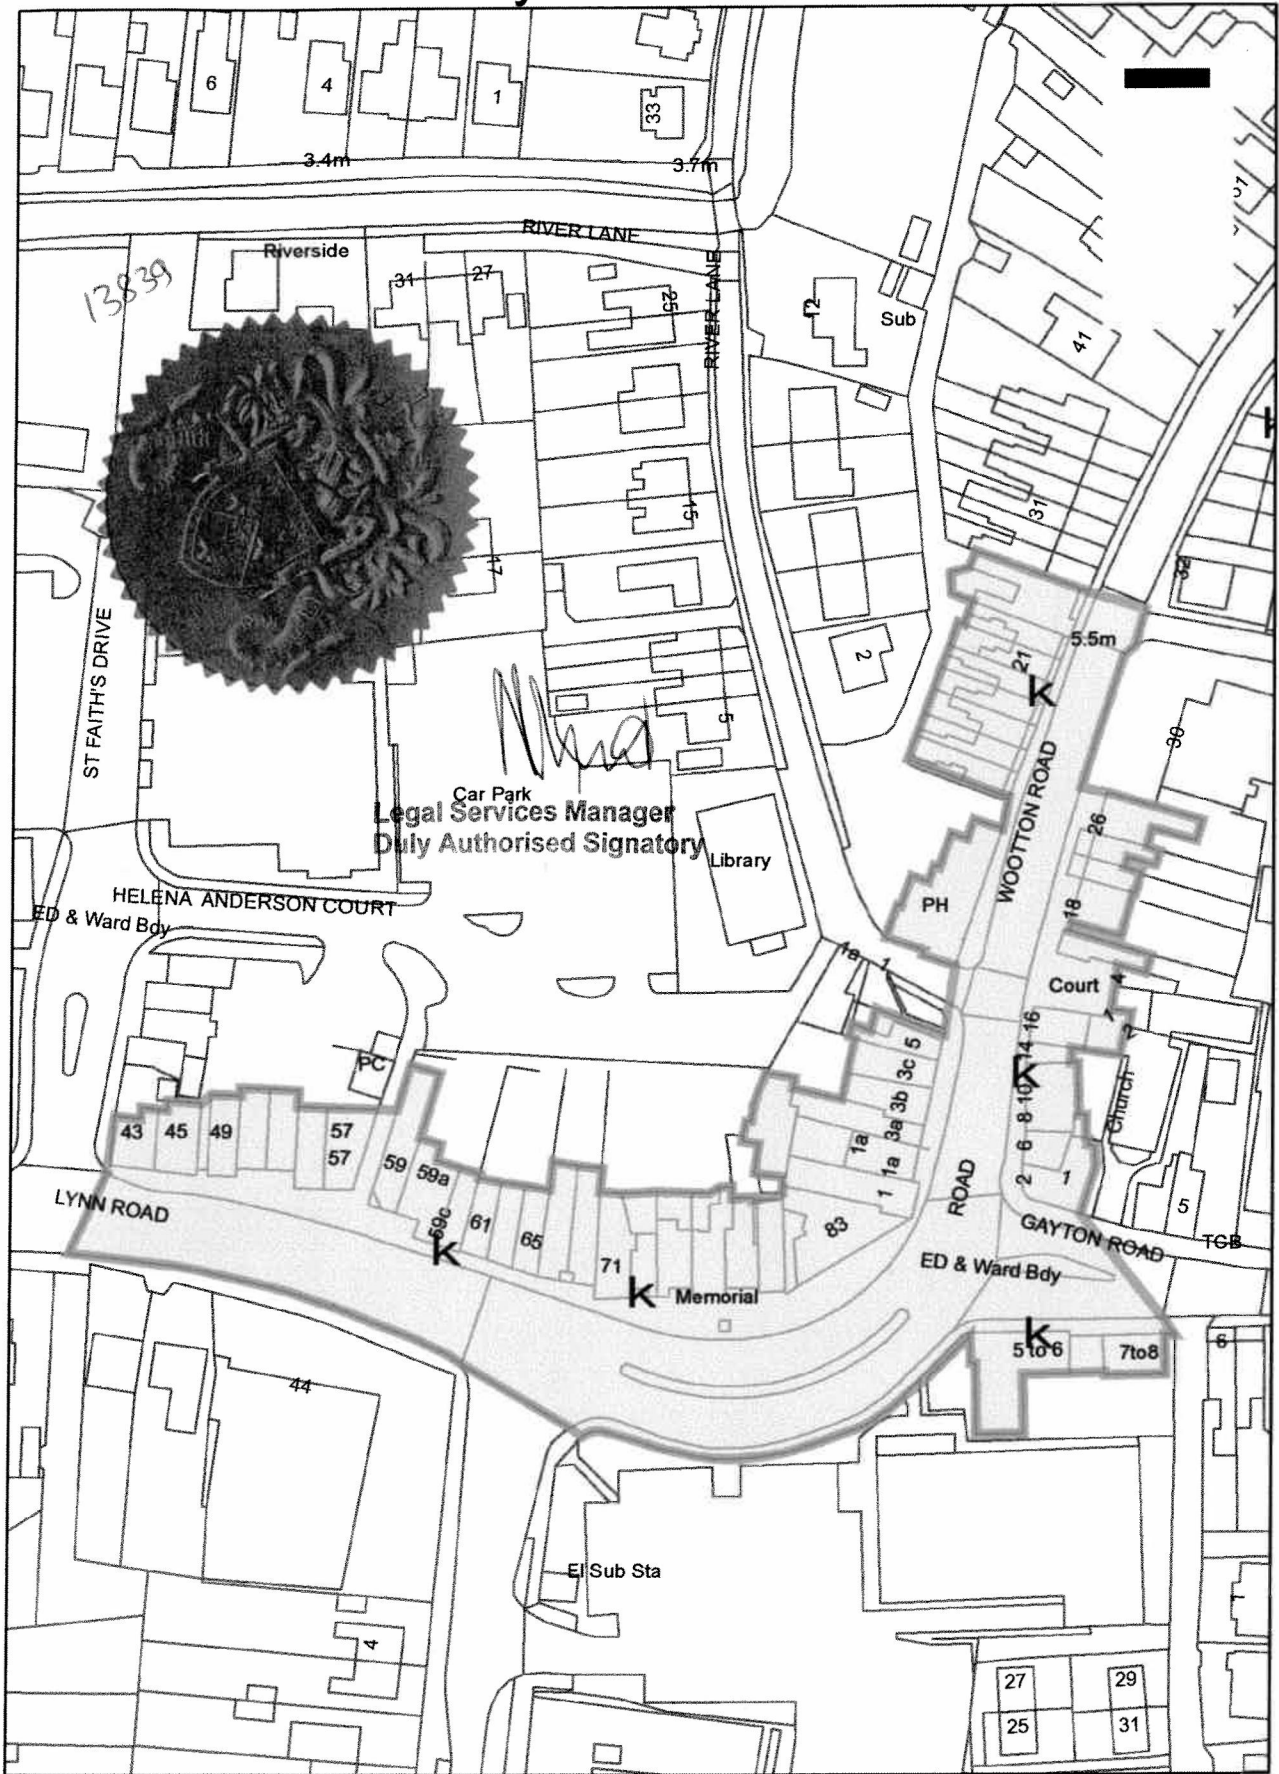

Gaywood AQMA

Legend

K NO2 Tube location