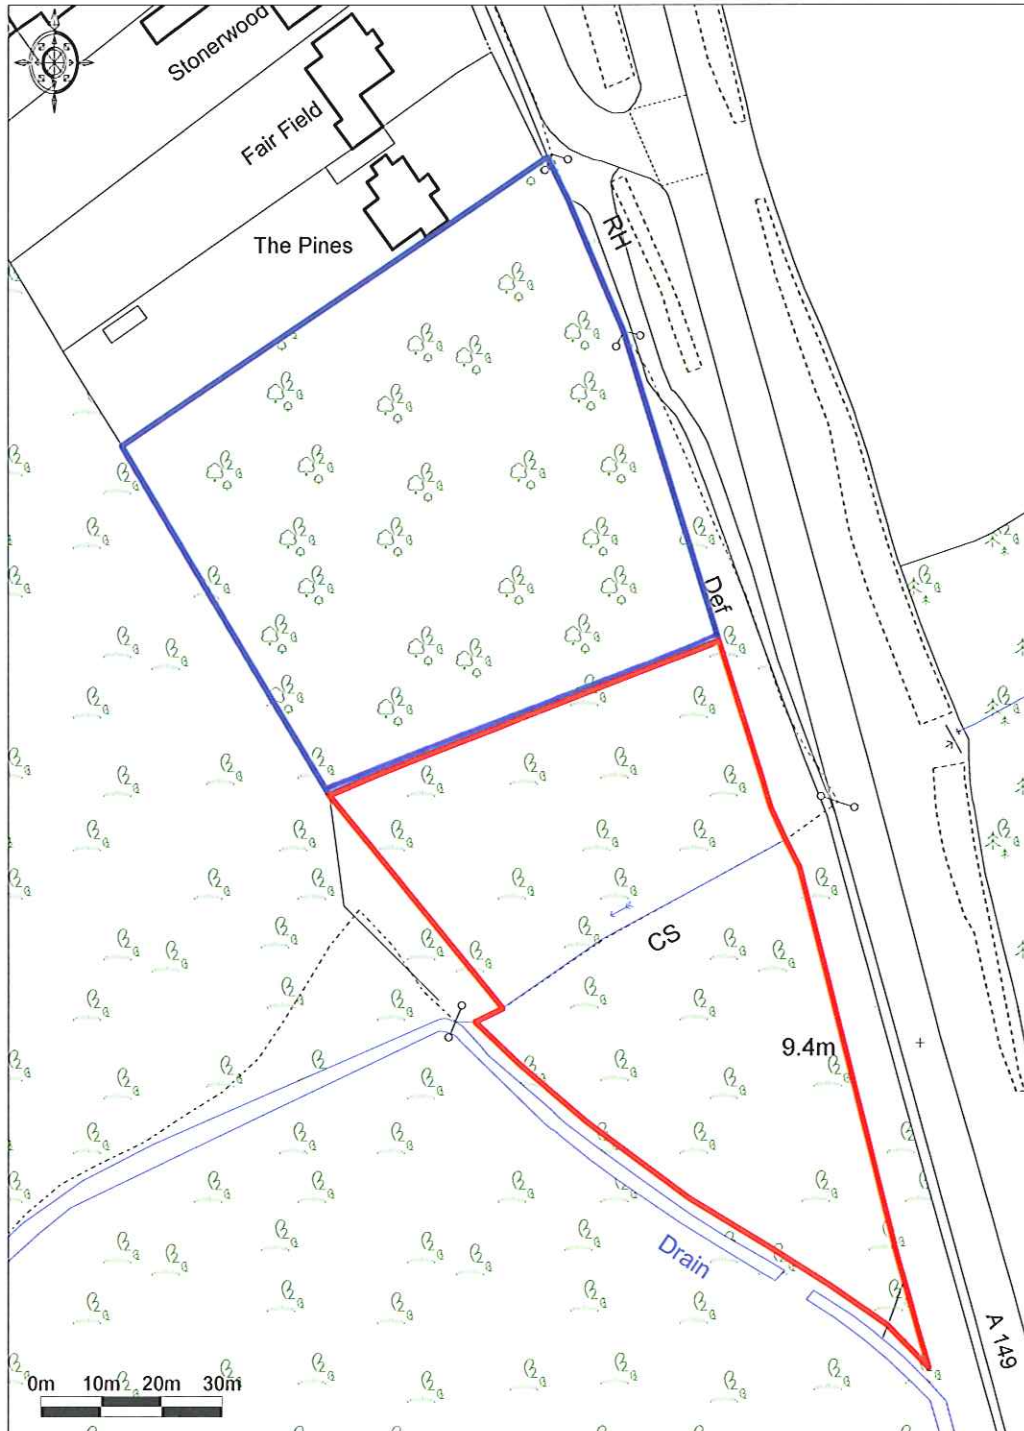

Land parcels adj to Site (F2.4), Redgate Hill (A149), HUNSTANTON.

MARK LIELL & SON
CHARTERED SURVEYORS