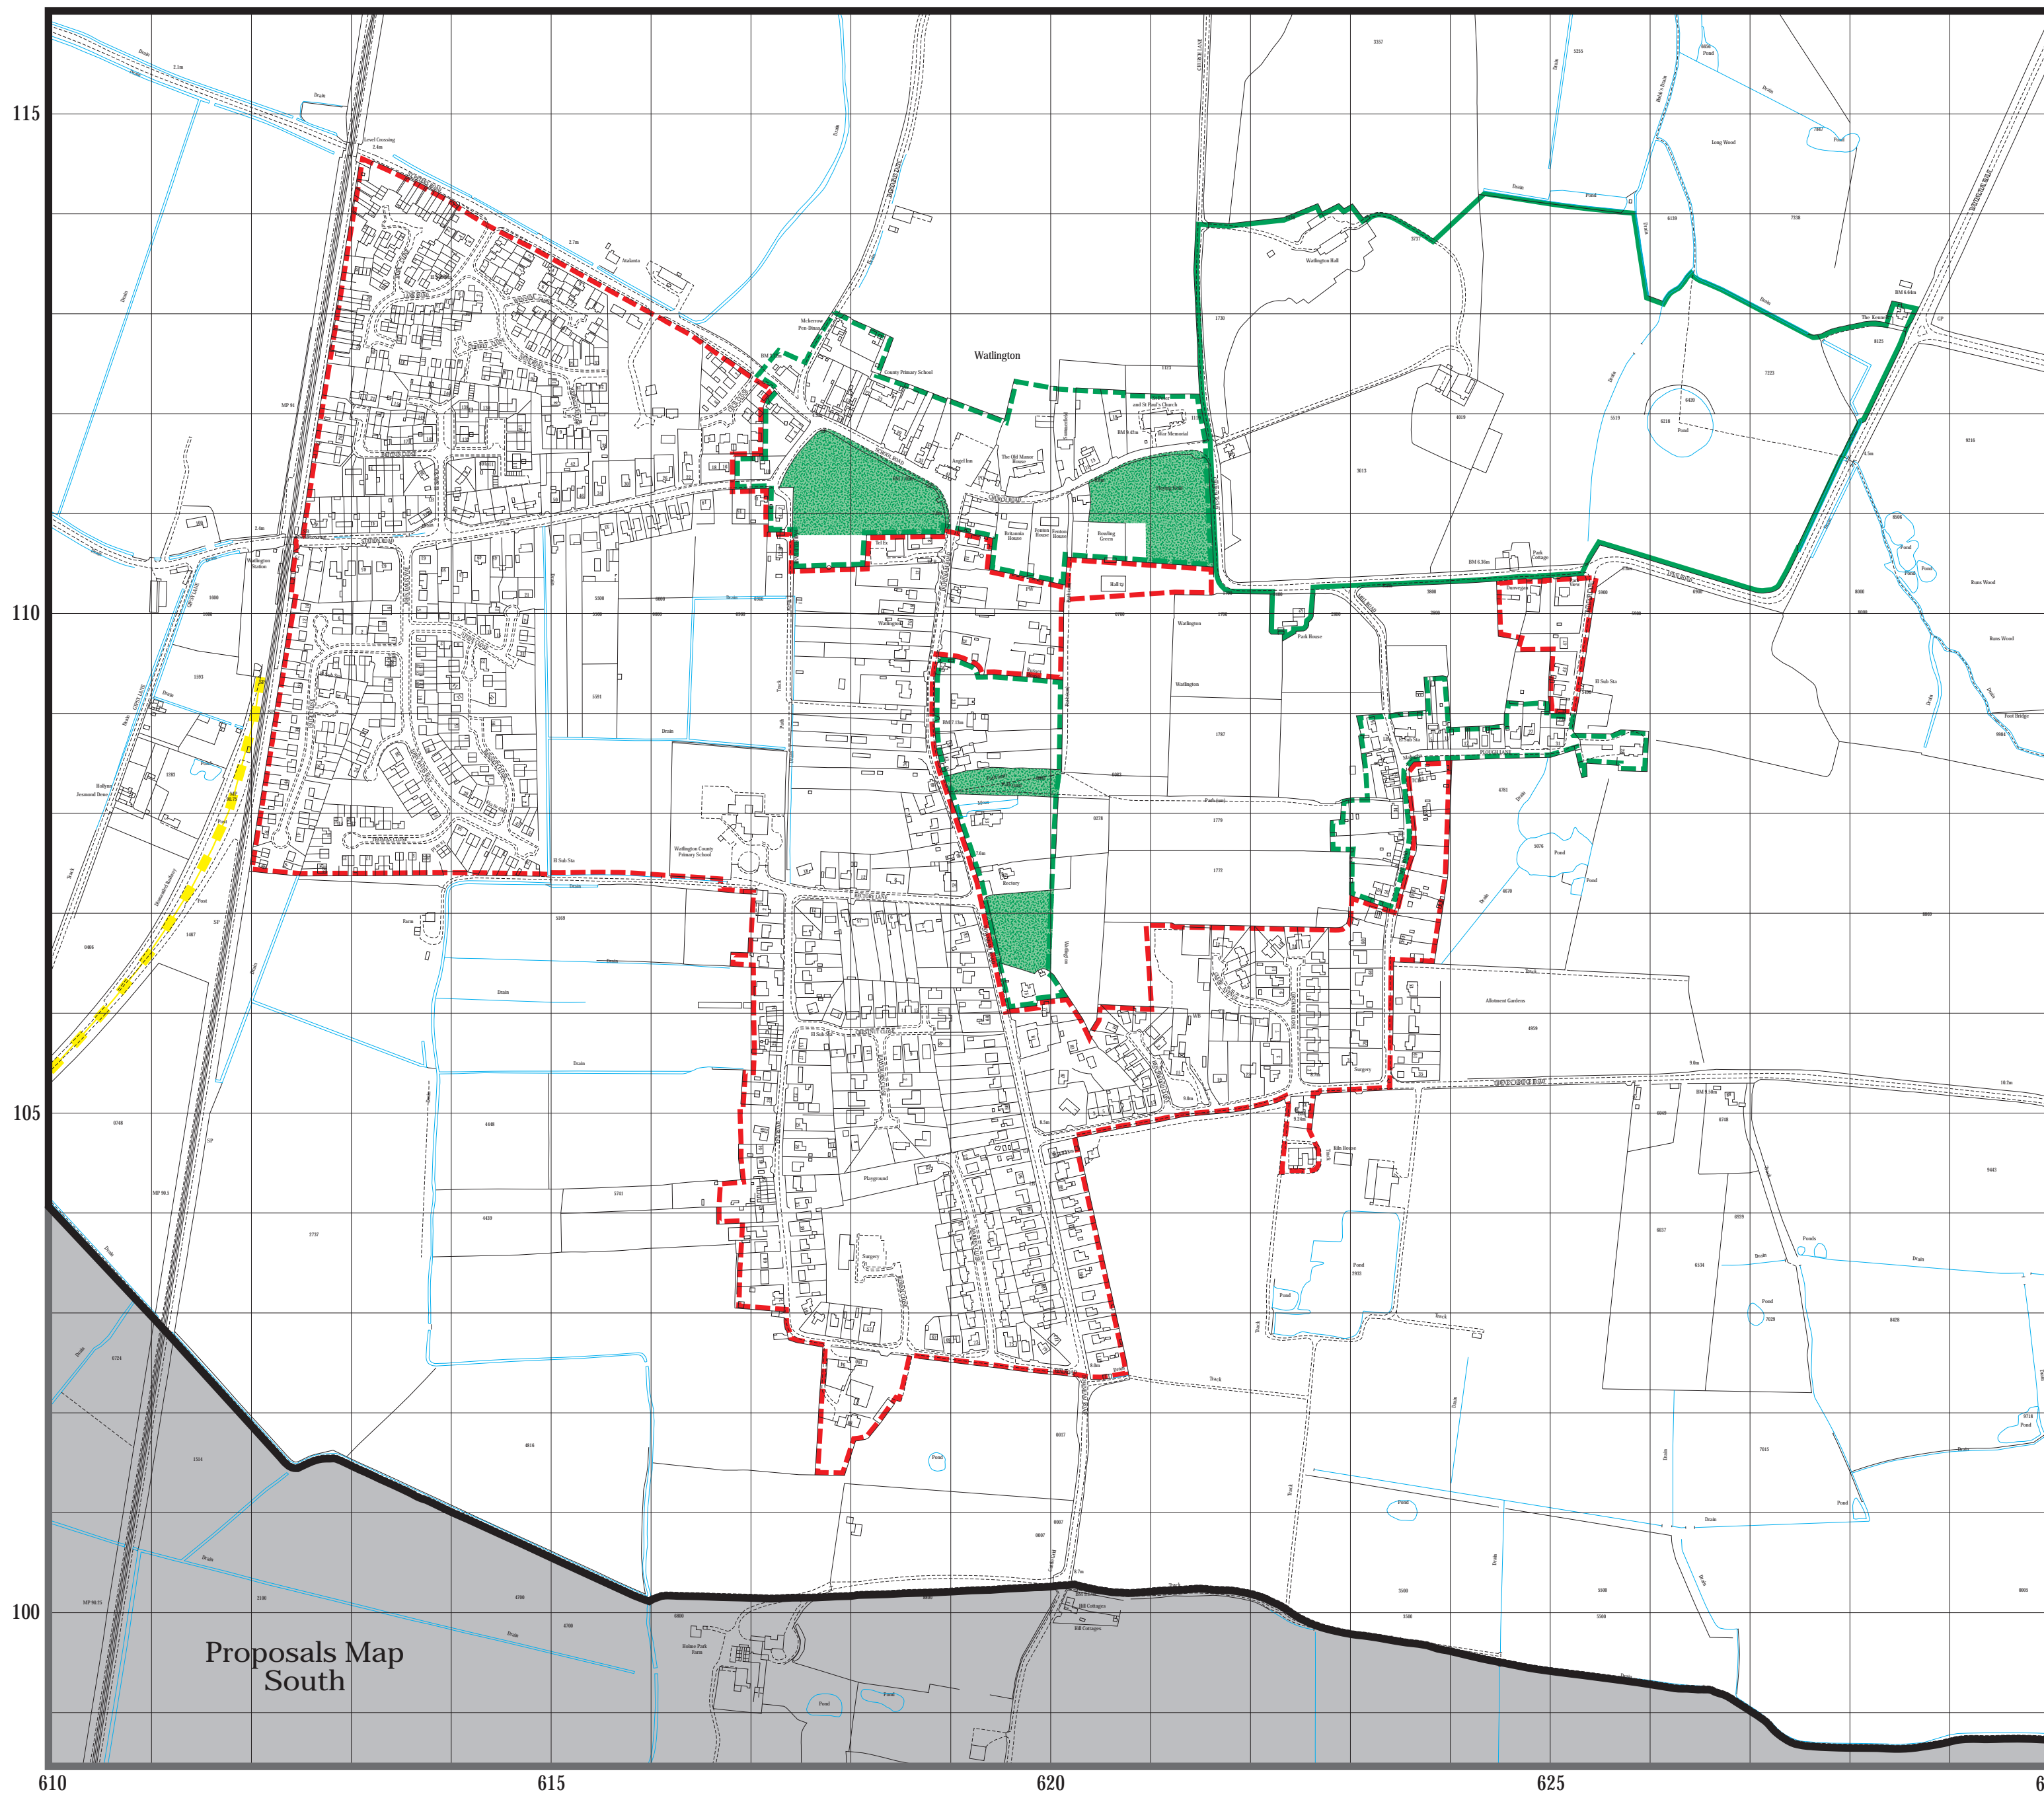

Inset 63 Watlington

SCALE 1:5000

Proposals Map
South