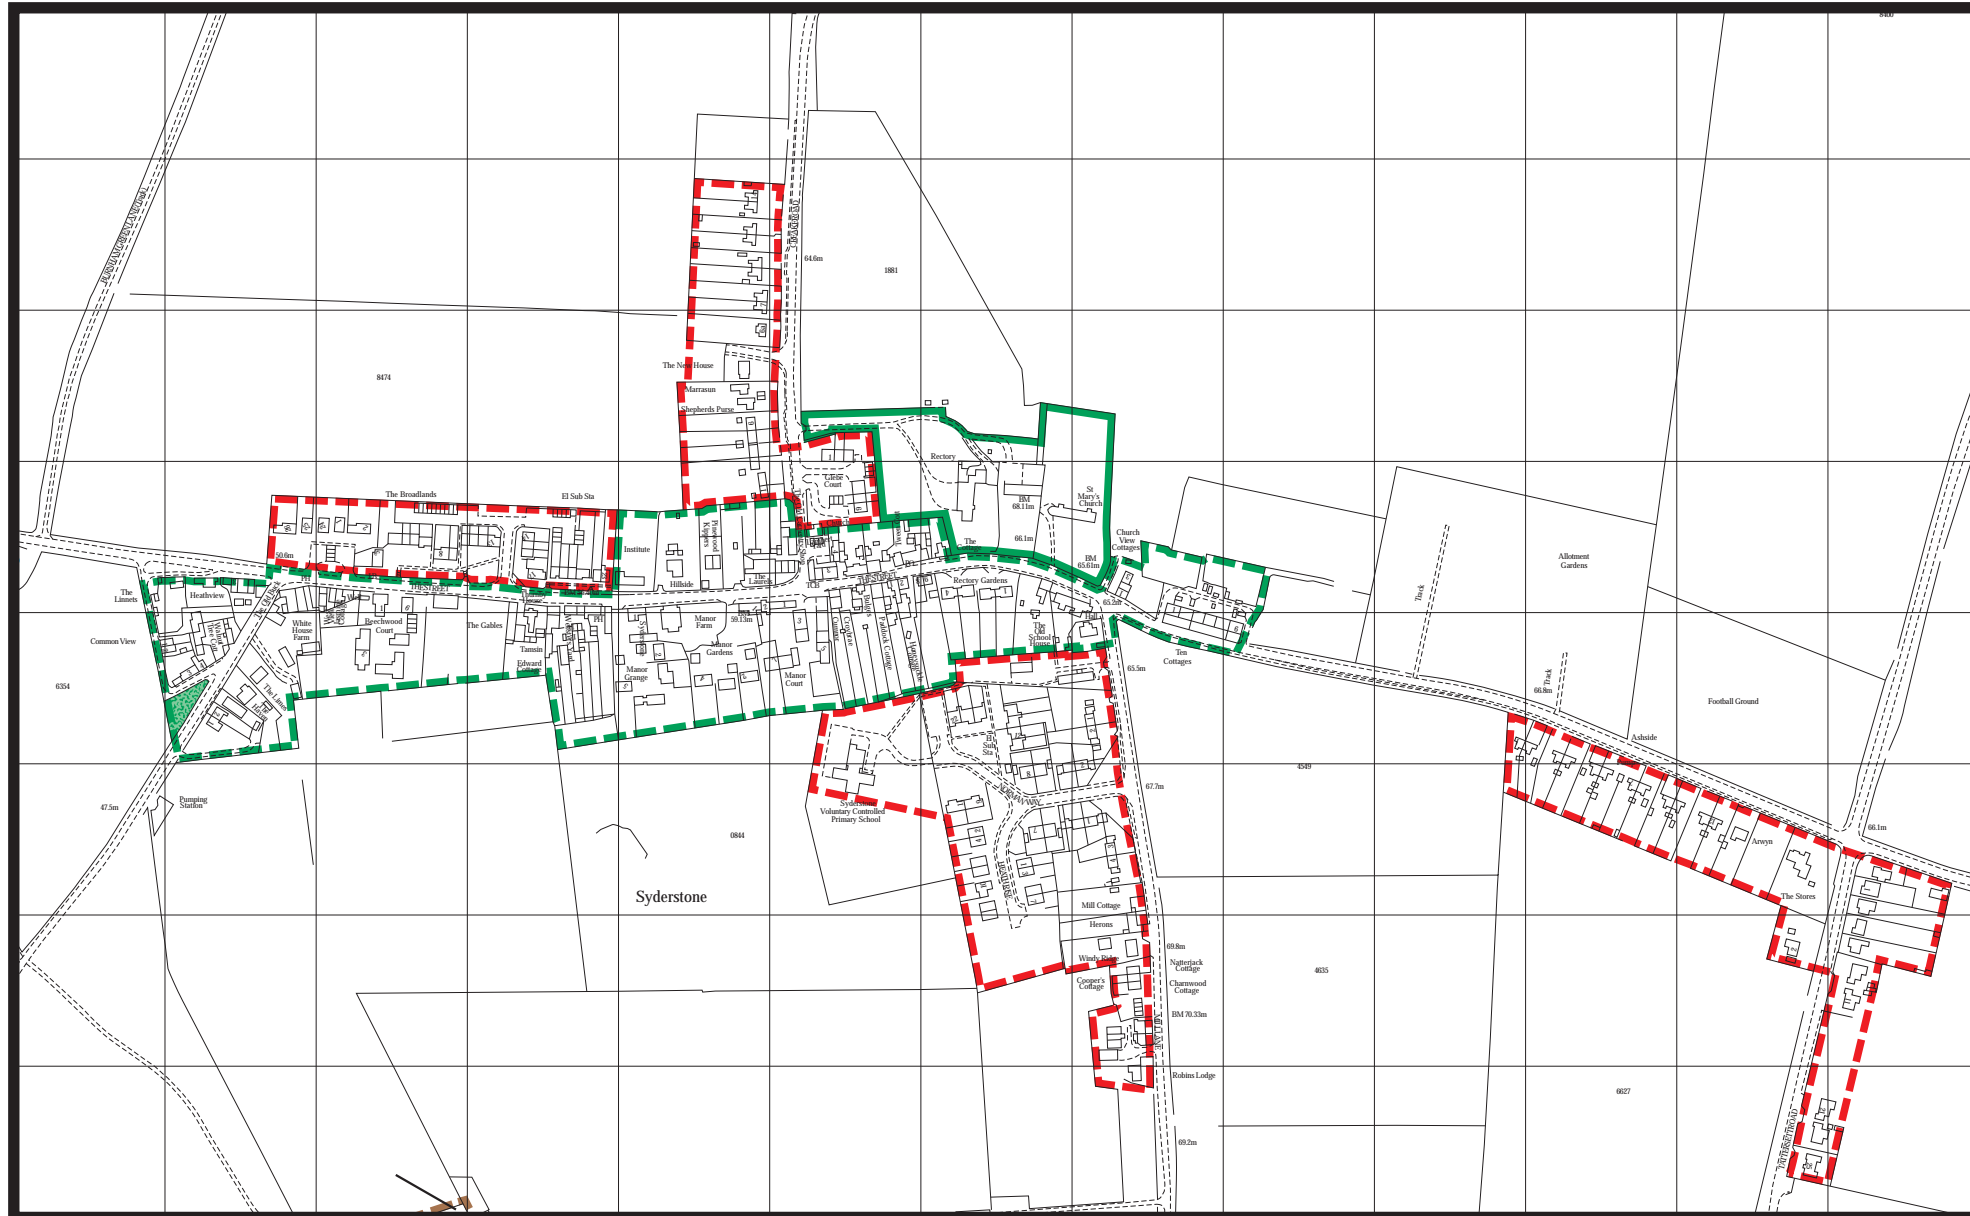

This Map is reproduced from Ordnance Survey material with the permission of Ordnance Survey on behalf of the Controller of Her Majesty's Stationery Office © Crown Copyright. Unauthorised reproduction infringes Crown Copyright and may lead to prosecution or civil proceedings. Borough Council of King's Lynn and West Norfolk. LA088045. 1998.
Maps produced by Lovell Johns Ltd., Oxford, England.

SCALE 1:5000

330

325

830

835