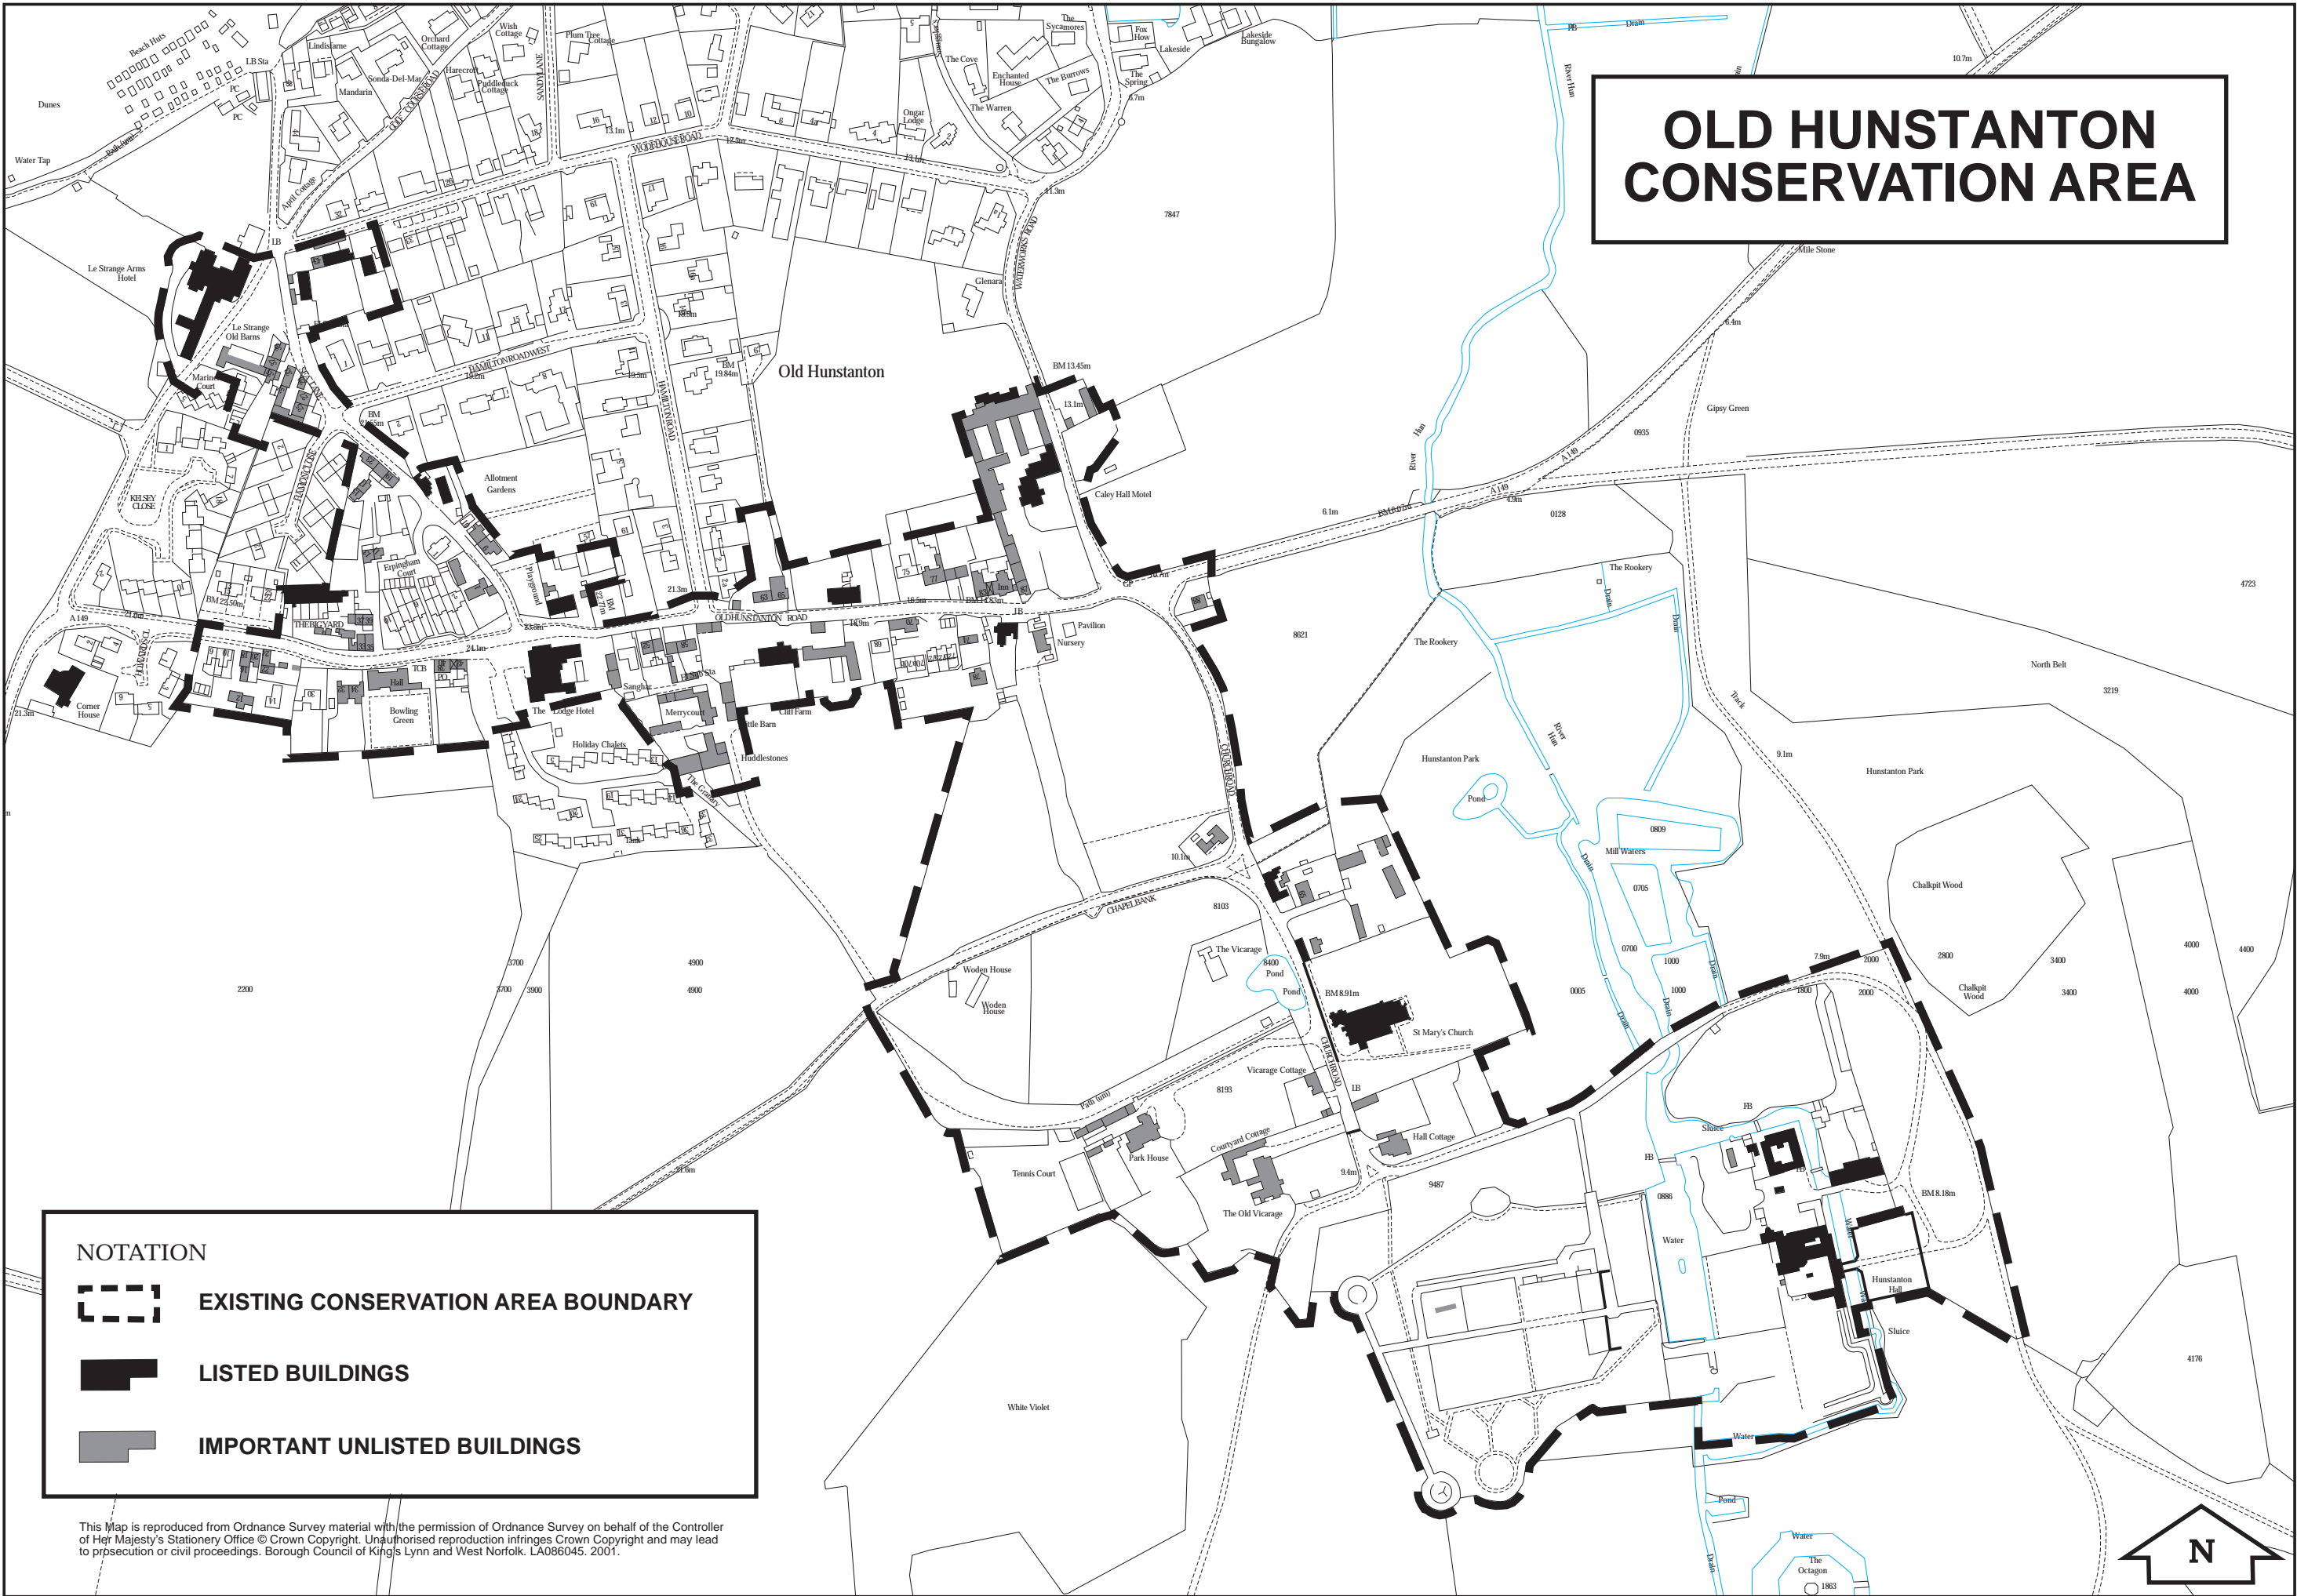

OLD HUNSTANTON CONSERVATION AREA

NOTATION

-  EXISTING CONSERVATION AREA BOUNDARY
-  LISTED BUILDINGS
-  IMPORTANT UNLISTED BUILDINGS

This Map is reproduced from Ordnance Survey material with the permission of Ordnance Survey on behalf of the Controller of Her Majesty's Stationery Office © Crown Copyright. Unauthorised reproduction infringes Crown Copyright and may lead to prosecution or civil proceedings. Borough Council of Kings Lynn and West Norfolk. LA086045. 2001.