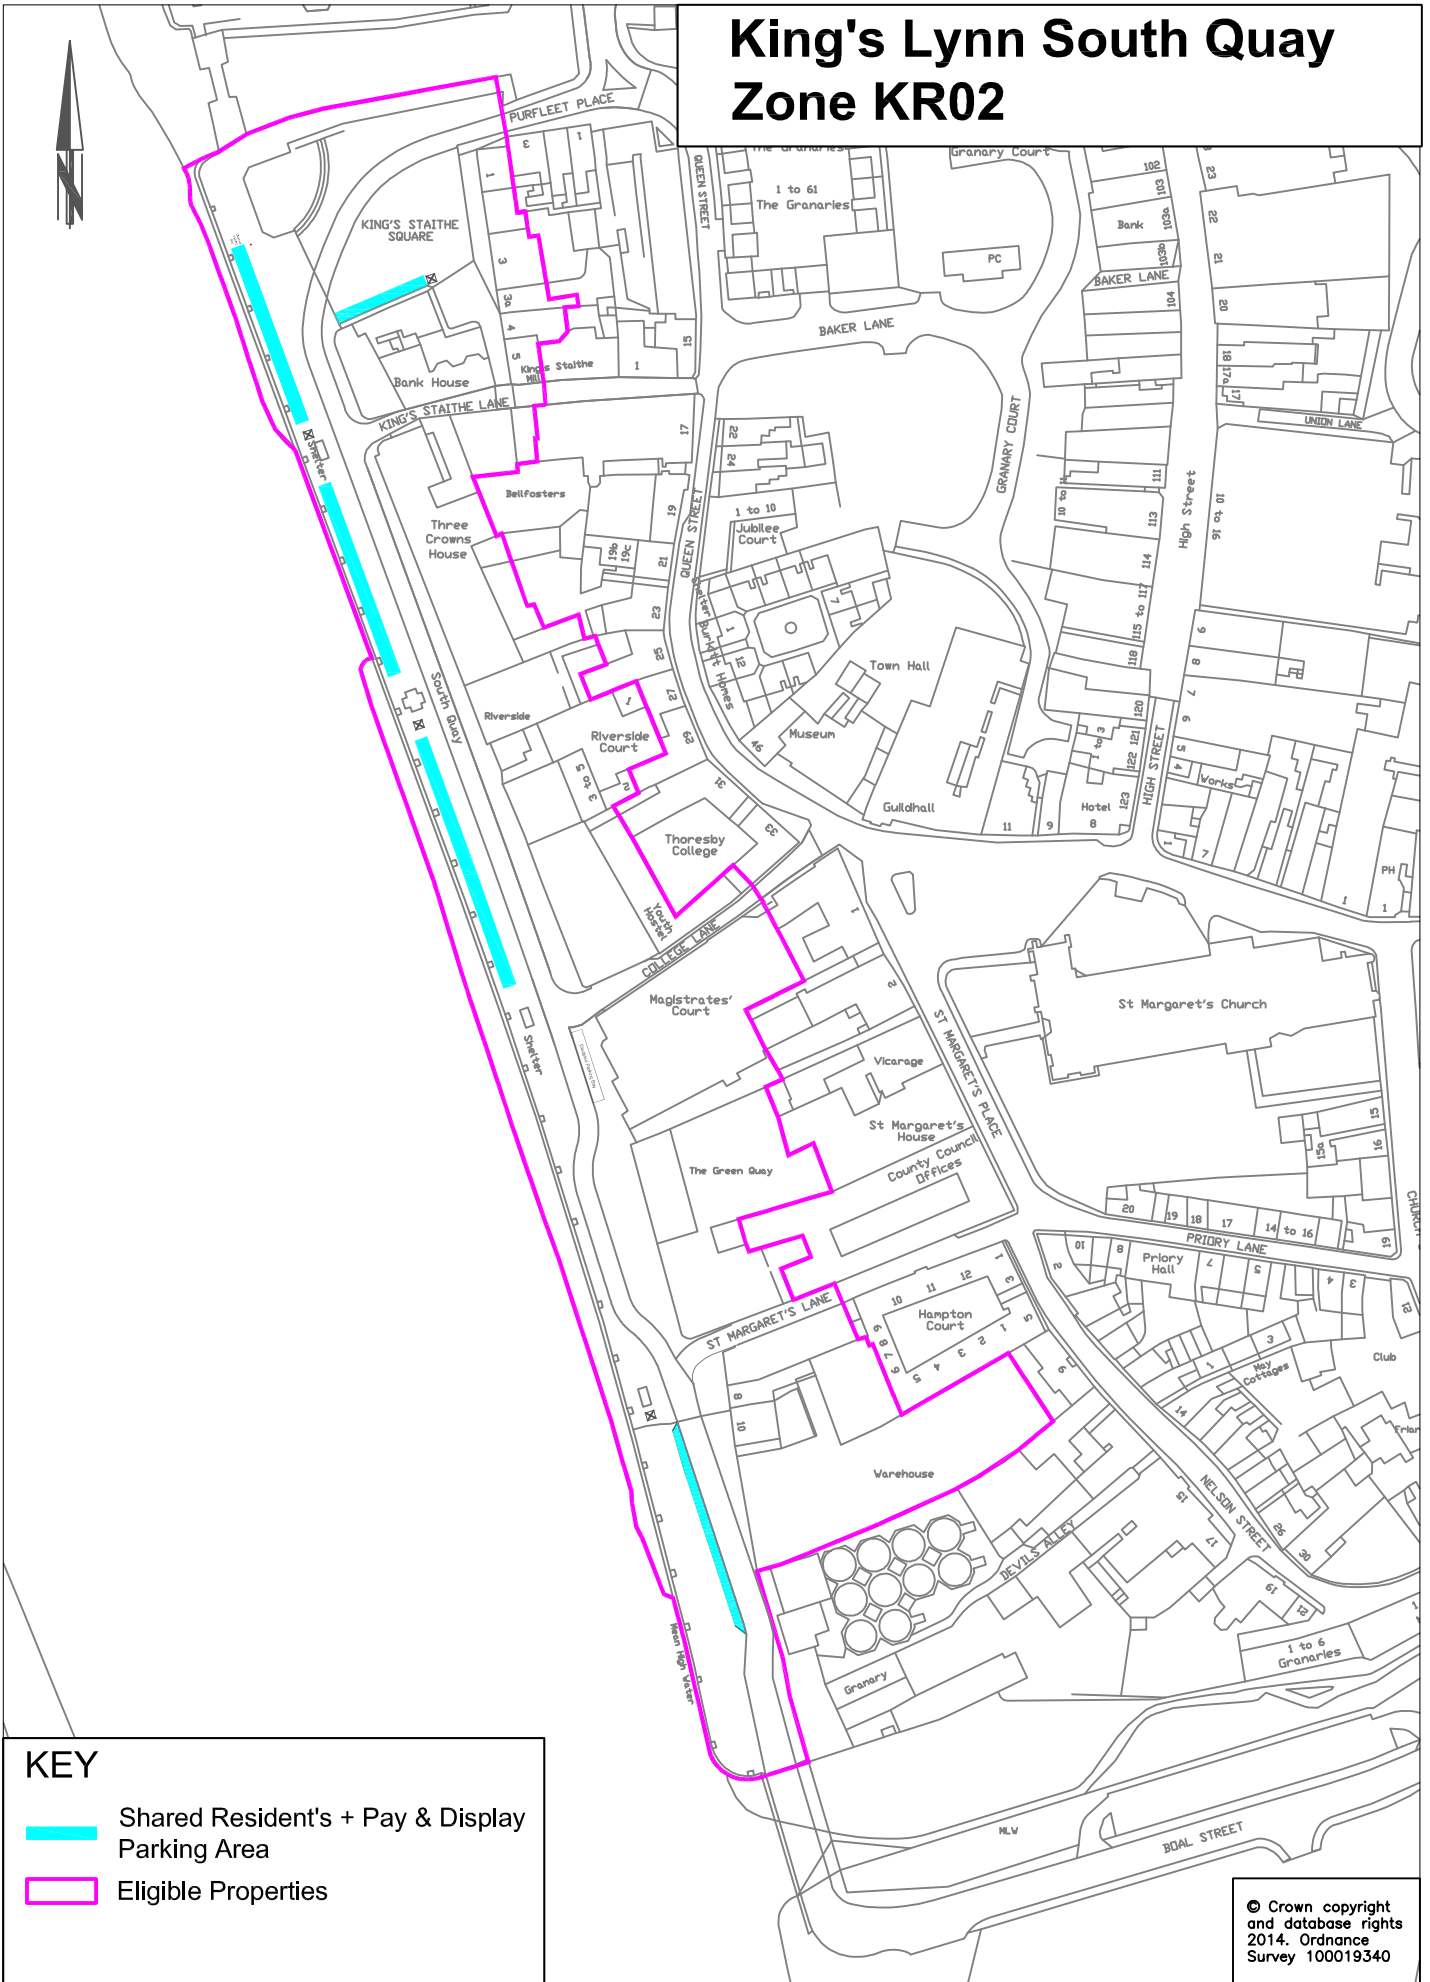

# King's Lynn South Quay Zone KR02

## KEY

- Shared Resident's + Pay & Display Parking Area
- Eligible Properties

© Crown copyright and database rights 2014. Ordnance Survey 100019340