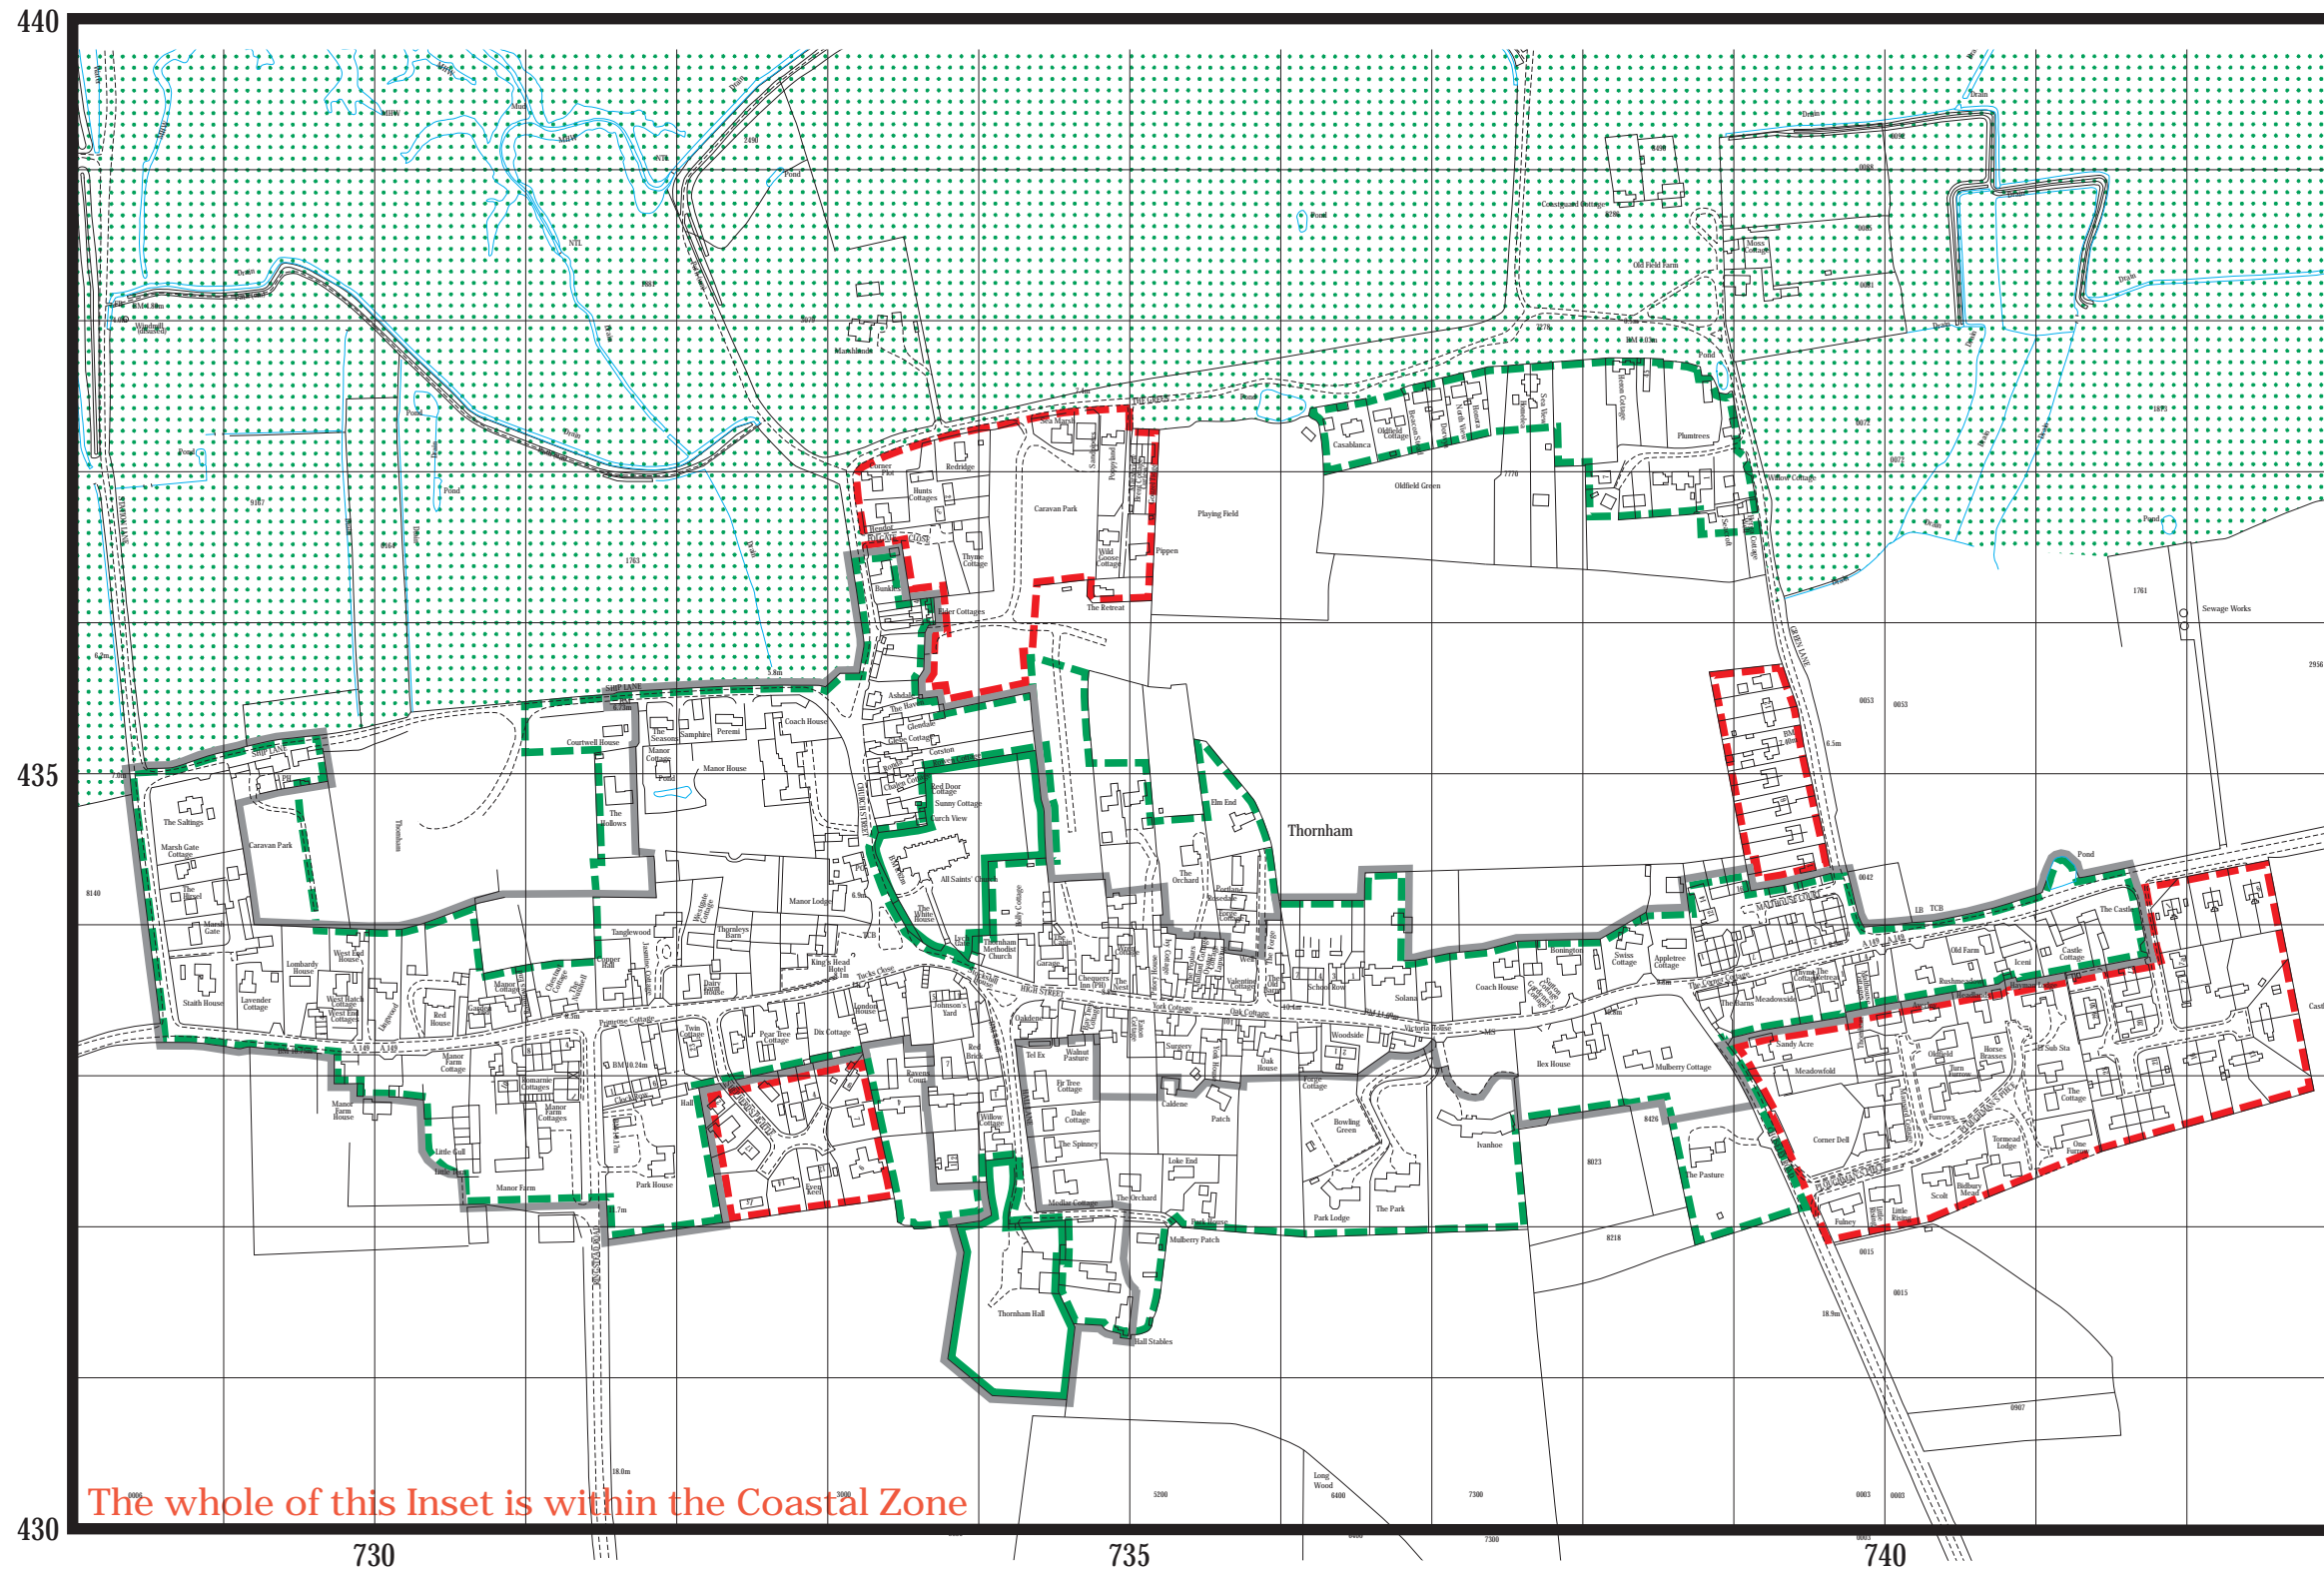

SCALE 1:5000

The whole of this Inset is within the Coastal Zone